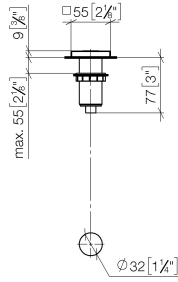

The products are not available in all markets, please contact your Dornbracht sales force.

For more information go to www.insinkerator.com

Fits LOT

	Brushed Champagne (22kt Gold)	10 714 970-46
	Chrome	10 714 970-00
	Brushed Platinum	10 714 970-06
	Platinum	10 714 970-08
	Durabross (23kt Gold)	10 714 970-09
	Dark Chrome	10 714 970-19
	Brushed Durabross (23kt Gold)	10 714 970-28
	Champagne (22kt Gold)	10 714 970-47
	Brushed Chrome	10 714 970-93
	Brushed Dark Platinum	10 714 970-99

10 714 970

mm [inches]

10 714 970

Parts for other finishes can be found here: [Chrome](#)

Spare parts list

No.	Item Number	Name	Quantity used	Delivery time
1	09 28 10 141 90	sleeve	1	2
2	09 27 87 013-46	rosette	1	30
3	09 14 10 507 90	seal	1	2
4	09 21 33 045-46	insert	1	30
5	09 14 10 015 90	seal	1	2
6	09 24 01 030 90	ring	1	2
7	09 14 05 037 90	seal	1	2
8	04 30 01 186 00 90	sleeve	1	2