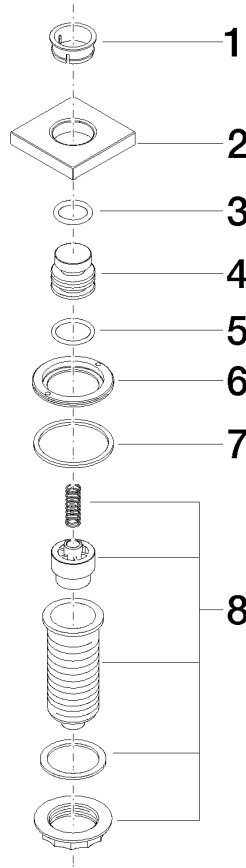

AIR SWITCH Control button - Brushed Champagne (22kt Gold)

LOT

10 714 970

- for controlling a waste disposal unit

Compatible with waste disposal units with integrated air switch made by Insinkerator®, e.g. Evolution.

The products are not available in all markets, please contact your Dornbracht sales force.

For more information go to www.insinkerator.com

Fits LOT

	Brushed Champagne (22kt Gold)	10 714 970-46
	Chrome	10 714 970-00
	Brushed Platinum	10 714 970-06
	Platinum	10 714 970-08
	Durabross (23kt Gold)	10 714 970-09
	Dark Chrome	10 714 970-19
	Brushed Durabross (23kt Gold)	10 714 970-28
	Champagne (22kt Gold)	10 714 970-47
	Brushed Chrome	10 714 970-93
	Brushed Dark Platinum	10 714 970-99

10 714 970

mm [inches]

10 714 970

Parts for other finishes can be found here: [Chrome](#)

Spare parts list

No.	Item Number	Name	Quantity used	Delivery time
1	09 28 10 141 90	sleeve	1	2
2	09 27 87 013-46	rosette	1	30
3	09 14 10 507 90	seal	1	2
4	09 21 33 045-46	insert	1	30
5	09 14 10 015 90	seal	1	2
6	09 24 01 030 90	ring	1	2
7	09 14 05 037 90	seal	1	2
8	04 30 01 186 00 90	sleeve	1	2