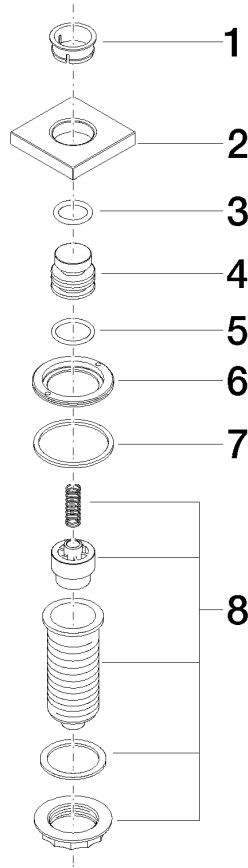

10 714 970

- for controlling a waste disposal unit

Compatible with waste disposal units with integrated air switch made by Insinkerator®, e.g. Evolution.

The products are not available in all markets, please contact your Dornbracht sales force.

For more information go to [www.insinkerator.com](http://www.insinkerator.com)

Fits LOT

	Brushed Chrome	10 714 970-93
	Chrome	10 714 970-00
	Brushed Platinum	10 714 970-06
	Platinum	10 714 970-08
	Durabrand (23kt Gold)	10 714 970-09
	Dark Chrome	10 714 970-19
	Brushed Durabrand (23kt Gold)	10 714 970-28
	Brushed Champagne (22kt Gold)	10 714 970-46
	Champagne (22kt Gold)	10 714 970-47
	Brushed Dark Platinum	10 714 970-99

10 714 970

mm [inches]

10 714 970

Parts for other finishes can be found here: [Chrome](#)

**Spare parts list**

No.	Item Number	Name	Quantity used	Delivery time
1	09 28 10 141 90	sleeve	1	2
2	09 27 87 013-93	rosette	1	60
3	09 14 10 507 90	seal	1	2
4	09 21 33 045-93	insert	1	60
5	09 14 10 015 90	seal	1	2
6	09 24 01 030 90	ring	1	2
7	09 14 05 037 90	seal	1	2
8	04 30 01 186 00 90	sleeve	1	2