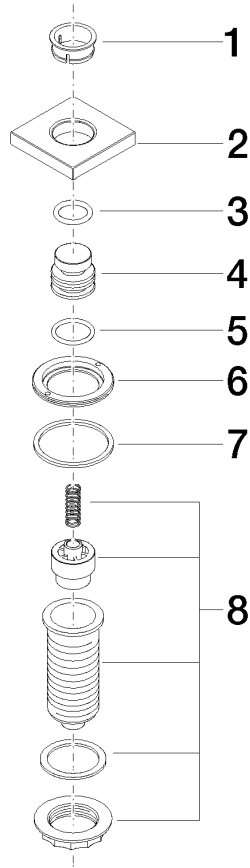

For more information go to www.insinkerator.com

Fits LOT

	Brushed Dark Platinum	10 714 970-99
	Chrome	10 714 970-00
	Brushed Platinum	10 714 970-06
	Platinum	10 714 970-08
	Durabrand (23kt Gold)	10 714 970-09
	Dark Chrome	10 714 970-19
	Brushed Durabrand (23kt Gold)	10 714 970-28
	Brushed Champagne (22kt Gold)	10 714 970-46
	Champagne (22kt Gold)	10 714 970-47
	Brushed Chrome	10 714 970-93

10 714 970

mm [inches]

10 714 970

Parts for other finishes can be found here: [Chrome](#)

Spare parts list

No.	Item Number	Name	Quantity used	Delivery time
1	09 28 10 141 90	sleeve	1	2
2	09 27 87 013-99	rosette	1	30
3	09 14 10 507 90	seal	1	2
4	09 21 33 045-99	insert	1	30
5	09 14 10 015 90	seal	1	2
6	09 24 01 030 90	ring	1	2
7	09 14 05 037 90	seal	1	2
8	04 30 01 186 00 90	sleeve	1	2