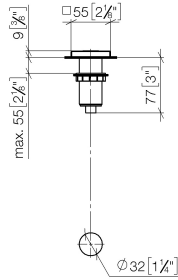

For more information go to www.insinkerator.com

Fits LOT

	Brushed Dark Platinum	10 714 970-99
	Chrome	10 714 970-00
	Brushed Platinum	10 714 970-06
	Platinum	10 714 970-08
	Durabrand (23kt Gold)	10 714 970-09
	Dark Chrome	10 714 970-19
	Brushed Durabrand (23kt Gold)	10 714 970-28
	Brushed Champagne (22kt Gold)	10 714 970-46
	Champagne (22kt Gold)	10 714 970-47
	Brushed Chrome	10 714 970-93

10 714 970

mm [inches]

10 714 970

Parts for other finishes can be found here: [Chrome](#)

Spare parts list

No.	Item Number	Name	Quantity used	Delivery time
1	09 28 10 141 90	sleeve	1	2
2	09 27 87 013-99	rosette	1	30
3	09 14 10 507 90	seal	1	2
4	09 21 33 045-99	insert	1	30
5	09 14 10 015 90	seal	1	2
6	09 24 01 030 90	ring	1	2
7	09 14 05 037 90	seal	1	2
8	04 30 01 186 00 90	sleeve	1	2