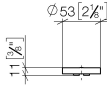

11 188 811

- with hot / cold marking
- for two-hole basin mixer

	Brushed Durabross (23kt Gold)	11 188 811-28
	Chrome	11 188 811-00
	Brushed Platinum	11 188 811-06
	Platinum	11 188 811-08
	Durabross (23kt Gold)	11 188 811-09
	Dark Chrome	11 188 811-19
	Brushed Dark Platinum	11 188 811-99

CYO Handle insert hot & cold - Brushed Durabronz (23kt Gold)

CYO

11 188 811

mm [inches]

CYO Handle insert hot & cold - Brushed Durabronz (23kt Gold)

CYO

11 188 811

Parts for other finishes can be found here: Chrome