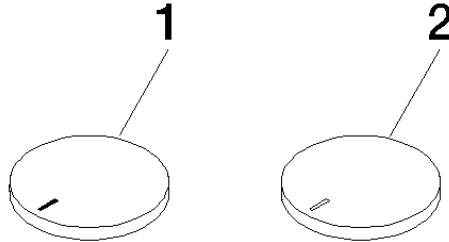

CYO Handle insert set hot & cold - Chrome

11 283 811 Product version from 7/1/2023

- with hot / cold marking
- for three-hole basin mixers and five-hole bath mixers

	Chrome	11 283 811-00
	Brushed Platinum	11 283 811-06
	Platinum	11 283 811-08
	Durabress (23kt Gold)	11 283 811-09
	Dark Chrome	11 283 811-19
	Brushed Durabress (23kt Gold)	11 283 811-28
	Brushed Champagne (22kt Gold)	11 283 811-46
	Champagne (22kt Gold)	11 283 811-47
	Brushed Dark Platinum	11 283 811-99

CYO Handle insert set hot & cold - Chrome

11 283 811 Product version from 7/1/2023

CYO Handle insert set hot & cold - Chrome

11 283 811 Product version from 7/1/2023

Parts for other
finishes can be found
here: Brushed
Platinum