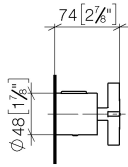

VAIA Regulator handle - Dark Chrome

11 431 809

VAIA Regulator handle - Dark Chrome

11 431 809

mm [inches]

VAIA Regulator handle - Dark Chrome

11 431 809

Parts for other finishes can be found here: [Chrome](#)

Spare parts list

No.	Item Number	Name	Quantity used	Delivery time
1	09 21 33 050 90	handle	1	2
2	90 16 02 027 00 90	spring	1	2
3	09 31 11 511 90	pin	1	2
4	09 31 20 521 90	plug	1	2