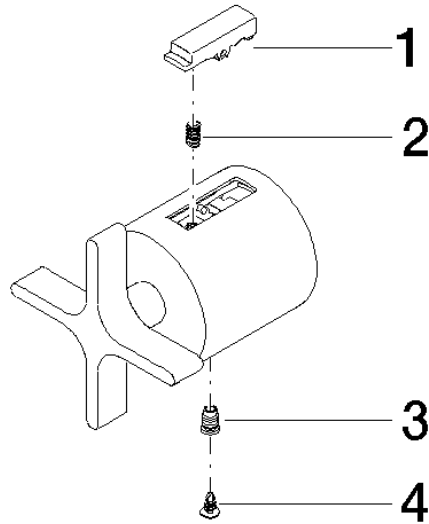

VAIA Regulator handle - Dark Chrome

11 431 809

VAIA Regulator handle - Dark Chrome

11 431 809

mm [inches]

VAIA Regulator handle - Dark Chrome

11 431 809

Parts for other finishes can be found here: [Chrome](#)

Spare parts list

No.	Item Number	Name	Quantity used	Delivery time
1	09 21 33 050 90	handle	1	2
2	90 16 02 027 00 90	spring	1	2
3	09 31 11 511 90	pin	1	2
4	09 31 20 521 90	plug	1	2