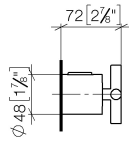

## TARA Regulator handle - Brushed Chrome

---

11 431 892

## TARA Regulator handle - Brushed Chrome

---

11 431 892

mm [inches]