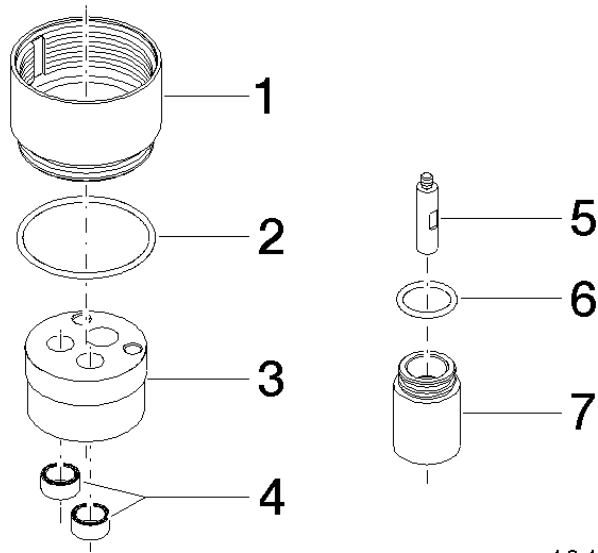

Extension 25 mm -

12 191 970 90

- up to 25 mm: 1 x 12 191 970 90
- 26 mm - 50 mm: 2 x 12 191 970 90

for concealed single-lever shower and bath mixer 36
12X SSS-FF

Extension 25 mm -

12 191 970 90

mm [inches]

Extension 25 mm -

12 191 970 90

Product version up to 7/11/2019

Product version from 7/11/2019

12 191 970 90

Extension 25 mm -

12 191 970 90

Spare parts list

Product version up to 7/11/2019

Product version from 7/11/2019

No.	Item Number	Name	Quantity used	Delivery time
	09 17 01 191 90	sleeve	8	2