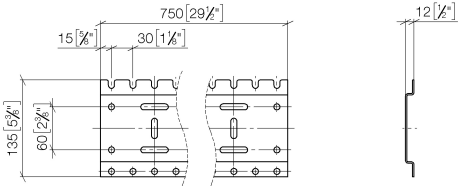

xGRID Installation track 750 mm -

12 315 970 90

- width 750mm
- height 135 mm
- depth 12 mm
- retaining screws and plugs

More information about the xGRID installation track can be found in the planning appendix to the SYMETRICS brochure.

xGRID Installation track 750 mm -

12 315 970 90

mm [inches]

xGRID Installation track 750 mm -

12 315 970 90

xGRID Installation track 750 mm -

12 315 970 90

Spare parts list

No.	Item Number	Name	Quantity used	Delivery time
	04 30 31 024 01 90	fixing set	1	2