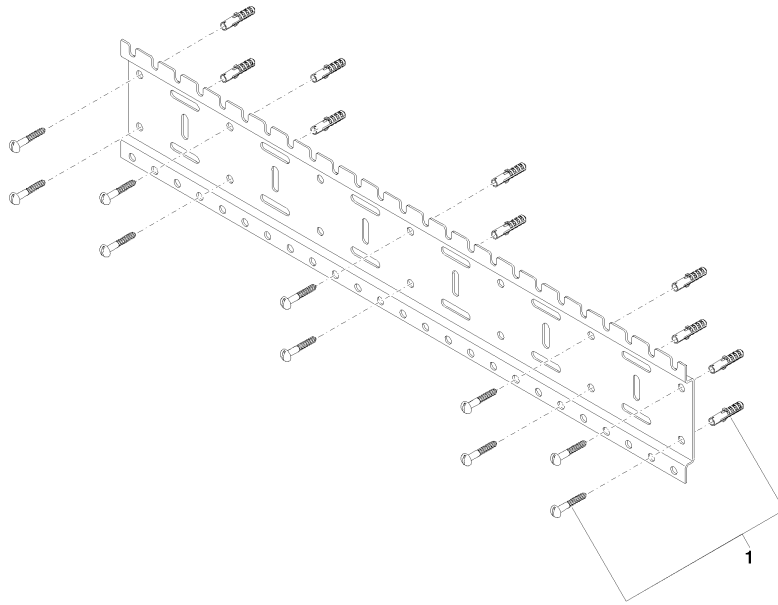

xGRID Installation track 750 mm -

12 315 970 90

- width 750mm
- height 135 mm
- depth 12 mm
- retaining screws and plugs

More information about the xGRID installation track can be found in the planning appendix to the SYMETRICS brochure.

xGRID Installation track 750 mm -

12 315 970 90

mm [inches]

xGRID Installation track 750 mm -

12 315 970 90

xGRID Installation track 750 mm -

12 315 970 90

Spare parts list

No.	Item Number	Name	Quantity used	Delivery time
	04 30 31 024 01 90	fixing set	1	2