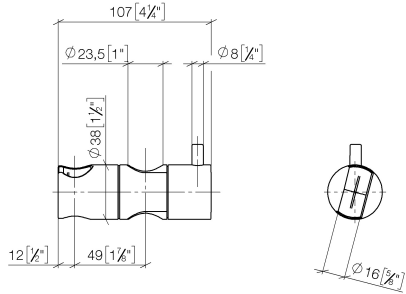

## Slide unit - Brushed Champagne (22kt Gold)

12 570 970 Product version from 10/1/2023

- for pipe diameter 23.5 mm

	Brushed Champagne (22kt Gold)	12 570 970-46
	Chrome	12 570 970-00
	Brushed Platinum	12 570 970-06
	Platinum	12 570 970-08
	Dark Chrome	12 570 970-19
	Light Gold	12 570 970-26
	Brushed Light Gold	12 570 970-27
	Brushed Durabronze (23kt Gold)	12 570 970-28
	Matte Black	12 570 970-33
	Brushed Bronze	12 570 970-42
	Champagne (22kt Gold)	12 570 970-47
	Brushed Chrome	12 570 970-93
	Brushed Dark Platinum	12 570 970-99

## Slide unit - Brushed Champagne (22kt Gold)

12 570 970 Product version from 10/1/2023

mm [inches]

## Slide unit - Brushed Champagne (22kt Gold)

---

12 570 970 Product version from 10/1/2023

Parts for other  
finishes can be found  
here: [Chrome](#)

### Spare parts list

No.	Item Number	Name	Quantity used	Delivery time
1	09 12 12 217 90	sleeve	1	2