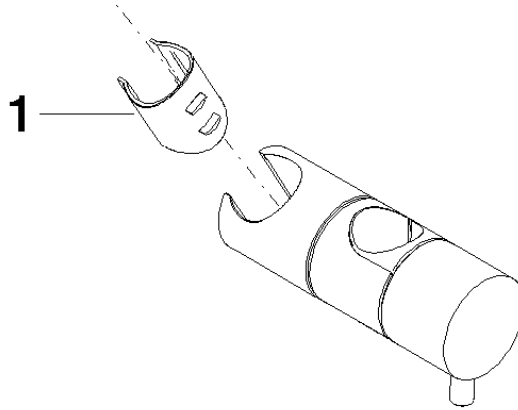

## Slide unit - Brushed Champagne (22kt Gold)

12 570 970 Product version from 10/1/2023

- for pipe diameter 23.5 mm

	Brushed Champagne (22kt Gold)	12 570 970-46
	Chrome	12 570 970-00
	Brushed Platinum	12 570 970-06
	Platinum	12 570 970-08
	Dark Chrome	12 570 970-19
	Light Gold	12 570 970-26
	Brushed Light Gold	12 570 970-27
	Brushed Durabronze (23kt Gold)	12 570 970-28
	Matte Black	12 570 970-33
	Brushed Bronze	12 570 970-42
	Champagne (22kt Gold)	12 570 970-47
	Brushed Chrome	12 570 970-93
	Brushed Dark Platinum	12 570 970-99

## Slide unit - Brushed Champagne (22kt Gold)

12 570 970 Product version from 10/1/2023

mm [inches]

## Slide unit - Brushed Champagne (22kt Gold)

---

12 570 970 Product version from 10/1/2023

Parts for other  
finishes can be found  
here: [Chrome](#)

### Spare parts list

No.	Item Number	Name	Quantity used	Delivery time
1	09 12 12 217 90	sleeve	1	2