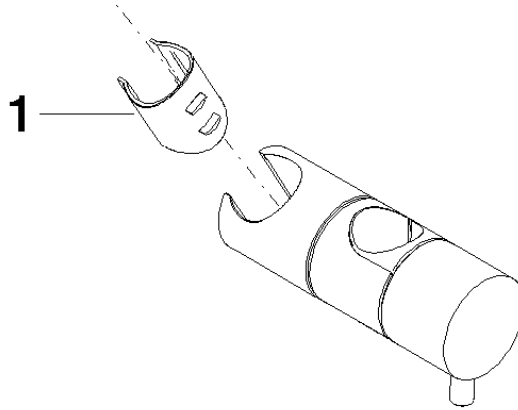

Slide unit - Champagne (22kt Gold)

12 570 970 Product version from 10/1/2023

- for pipe diameter 23.5 mm

	Champagne (22kt Gold)	12 570 970-47
	Chrome	12 570 970-00
	Brushed Platinum	12 570 970-06
	Platinum	12 570 970-08
	Dark Chrome	12 570 970-19
	Light Gold	12 570 970-26
	Brushed Light Gold	12 570 970-27
	Brushed Durabronze (23kt Gold)	12 570 970-28
	Matte Black	12 570 970-33
	Brushed Bronze	12 570 970-42
	Brushed Champagne (22kt Gold)	12 570 970-46
	Brushed Chrome	12 570 970-93
	Brushed Dark Platinum	12 570 970-99

Slide unit - Champagne (22kt Gold)

12 570 970 Product version from 10/1/2023

mm [inches]

Slide unit - Champagne (22kt Gold)

12 570 970 Product version from 10/1/2023

Parts for other
finishes can be found
here: [Chrome](#)

Spare parts list

No.	Item Number	Name	Quantity used	Delivery time
1	09 12 12 217 90	sleeve	1	2