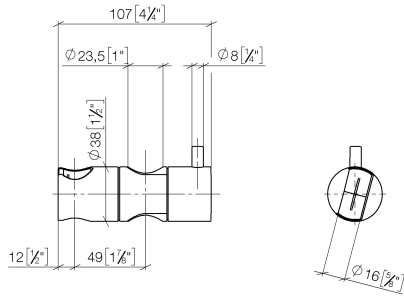

Slide unit - Champagne (22kt Gold)

12 570 970 Product version from 10/1/2023

- for pipe diameter 23.5 mm

	Champagne (22kt Gold)	12 570 970-47
	Chrome	12 570 970-00
	Brushed Platinum	12 570 970-06
	Platinum	12 570 970-08
	Dark Chrome	12 570 970-19
	Light Gold	12 570 970-26
	Brushed Light Gold	12 570 970-27
	Brushed Durabronze (23kt Gold)	12 570 970-28
	Matte Black	12 570 970-33
	Brushed Bronze	12 570 970-42
	Brushed Champagne (22kt Gold)	12 570 970-46
	Brushed Chrome	12 570 970-93
	Brushed Dark Platinum	12 570 970-99

Slide unit - Champagne (22kt Gold)

12 570 970 Product version from 10/1/2023

mm [inches]

Slide unit - Champagne (22kt Gold)

12 570 970 Product version from 10/1/2023

Parts for other
finishes can be found
here: [Chrome](#)

Spare parts list

No.	Item Number	Name	Quantity used	Delivery time
1	09 12 12 217 90	sleeve	1	2