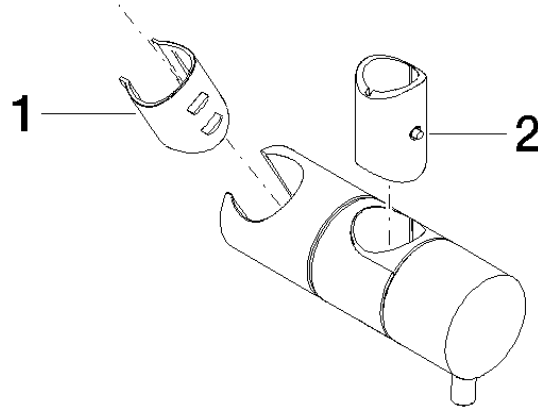

12 580 970

• for pipe diameter 18 mm

Fits: IMO, LULU, MADISON, MEM, TARA,
CL.1, LISSÉ, VAIA, META, CYO

	Chrome	12 580 970-00
	Brushed Platinum	12 580 970-06
	Platinum	12 580 970-08
	Durabass (23kt Gold)	12 580 970-09
	Dark Chrome	12 580 970-19
	Light Gold	12 580 970-26
	Brushed Light Gold	12 580 970-27
	Brushed Durabass (23kt Gold)	12 580 970-28
	Matte Black	12 580 970-33
	Brushed Bronze	12 580 970-42
	Brushed Champagne (22kt Gold)	12 580 970-46
	Champagne (22kt Gold)	12 580 970-47
	Brushed Chrome	12 580 970-93
	Brushed Dark Platinum	12 580 970-99

12 580 970

mm [inches]

12 580 970

Product version from 10/1/2023

Parts for other
finishes can be found
here: Brushed
Platinum

Slide unit - Chrome

IMO

12 580 970

Spare parts list

Product version from 10/1/2023

No.	Item Number	Name	Quantity used	Delivery time
	09 12 12 217 90	sleeve	2	2