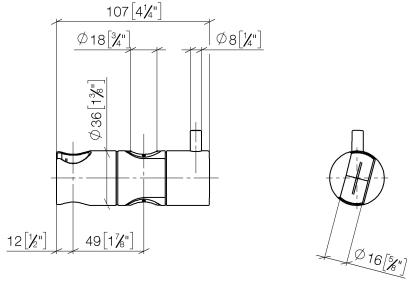

12 580 970

• for pipe diameter 18 mm

Fits: IMO, LULU, MADISON, MEM, TARA,
CL.1, LISSÉ, VAIA, META, CYO

	Chrome	12 580 970-00
	Brushed Platinum	12 580 970-06
	Platinum	12 580 970-08
	Durabass (23kt Gold)	12 580 970-09
	Dark Chrome	12 580 970-19
	Light Gold	12 580 970-26
	Brushed Light Gold	12 580 970-27
	Brushed Durabass (23kt Gold)	12 580 970-28
	Matte Black	12 580 970-33
	Brushed Bronze	12 580 970-42
	Brushed Champagne (22kt Gold)	12 580 970-46
	Champagne (22kt Gold)	12 580 970-47
	Brushed Chrome	12 580 970-93
	Brushed Dark Platinum	12 580 970-99

12 580 970

mm [inches]

12 580 970

Product version from 10/1/2023

Parts for other
finishes can be found
here: Brushed
Platinum

Slide unit - Chrome

IMO

12 580 970

Spare parts list

Product version from 10/1/2023

No.	Item Number	Name	Quantity used	Delivery time
	09 12 12 217 90	sleeve	2	2