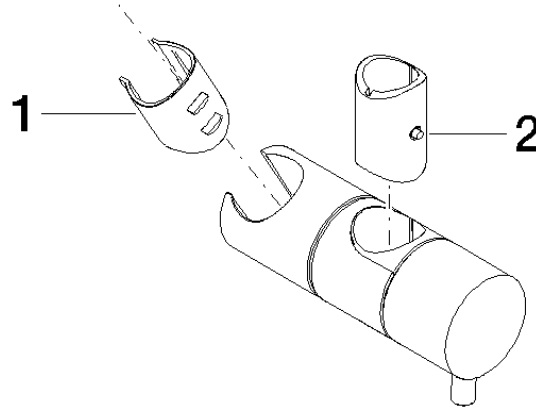

12 580 970

• for pipe diameter 18 mm

Fits: IMO, LULU, MADISON, MEM, TARA,
CL.1, LISSÉ, VAIA, META, CYO

	Brushed Light Gold	12 580 970-27
	Chrome	12 580 970-00
	Brushed Platinum	12 580 970-06
	Platinum	12 580 970-08
	Durabrand (23kt Gold)	12 580 970-09
	Dark Chrome	12 580 970-19
	Light Gold	12 580 970-26
	Brushed Durabrand (23kt Gold)	12 580 970-28
	Matte Black	12 580 970-33
	Brushed Bronze	12 580 970-42
	Brushed Champagne (22kt Gold)	12 580 970-46
	Champagne (22kt Gold)	12 580 970-47
	Brushed Chrome	12 580 970-93
	Brushed Dark Platinum	12 580 970-99

12 580 970

mm [inches]

12 580 970

Product version from 10/1/2023

Parts for other
finishes can be found
here: [Chrome](#)

Slide unit - Brushed Light Gold

IMO

12 580 970

Spare parts list

Product version from 10/1/2023

No.	Item Number	Name	Quantity used	Delivery time
	09 12 12 217 90	sleeve	2	2