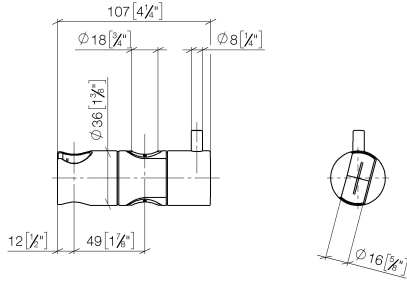

Slide unit - Brushed Bronze

12 580 970 Product version from 10/1/2023

- for pipe diameter 18 mm

| | | |
|---|-------------------------------|---------------|
|  | Brushed Bronze | 12 580 970-42 |
|  | Chrome | 12 580 970-00 |
|  | Brushed Platinum | 12 580 970-06 |
|  | Platinum | 12 580 970-08 |
| | Durabronz (23kt Gold) | 12 580 970-09 |
|  | Dark Chrome | 12 580 970-19 |
|  | Light Gold | 12 580 970-26 |
|  | Brushed Light Gold | 12 580 970-27 |
|  | Brushed Durabronz (23kt Gold) | 12 580 970-28 |
|  | Matte Black | 12 580 970-33 |
|  | Brushed Champagne (22kt Gold) | 12 580 970-46 |
|  | Champagne (22kt Gold) | 12 580 970-47 |
|  | Brushed Chrome | 12 580 970-93 |
|  | Brushed Dark Platinum | 12 580 970-99 |

Slide unit - Brushed Bronze

12 580 970 Product version from 10/1/2023

mm [inches]

Slide unit - Brushed Bronze

12 580 970 Product version from 10/1/2023

Parts for other
finishes can be found
here: [Chrome](#)