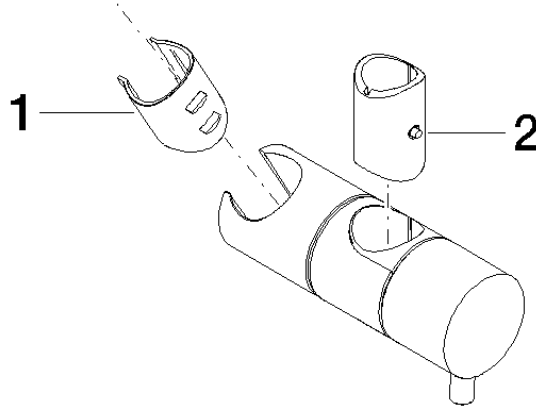

Slide unit - Brushed Bronze

12 580 970 Product version from 10/1/2023

- for pipe diameter 18 mm

| | | |
|---|-------------------------------|---------------|
|  | Brushed Bronze | 12 580 970-42 |
|  | Chrome | 12 580 970-00 |
|  | Brushed Platinum | 12 580 970-06 |
|  | Platinum | 12 580 970-08 |
| | Durabronz (23kt Gold) | 12 580 970-09 |
|  | Dark Chrome | 12 580 970-19 |
|  | Light Gold | 12 580 970-26 |
|  | Brushed Light Gold | 12 580 970-27 |
|  | Brushed Durabronz (23kt Gold) | 12 580 970-28 |
|  | Matte Black | 12 580 970-33 |
|  | Brushed Champagne (22kt Gold) | 12 580 970-46 |
|  | Champagne (22kt Gold) | 12 580 970-47 |
|  | Brushed Chrome | 12 580 970-93 |
|  | Brushed Dark Platinum | 12 580 970-99 |

Slide unit - Brushed Bronze

12 580 970 Product version from 10/1/2023

mm [inches]

Slide unit - Brushed Bronze

12 580 970 Product version from 10/1/2023

Parts for other
finishes can be found
here: [Chrome](#)