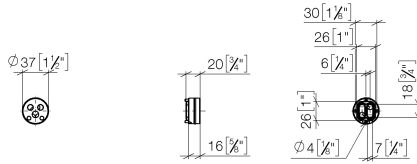

## Adapter for reversed water connections -

---

12 880 970 90

for 35 860 970 90

Not suitable for combining with META PURE (36 86X  
664-FF).

# Adapter for reversed water connections -

12 880 970 90

mm [inches]