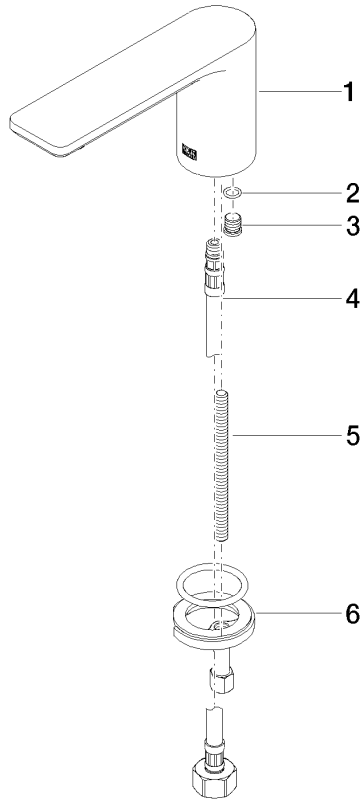

13 700 845

- 130mm projection
- fixed spout
- circular, air-enriched flow
- height of mixer 95 mm
- height up to aerator 75 mm
- hole diameter 35 mm
- 1/2" connection
- max. flow 5.7 l/min
- lead-free
- This product can help a building meet the requirements of Green Building Rating Systems, e.g. LEED®, BREEAM®, DGNB

13 700 845

mm [inches]

**Flow rate chart**

**Certificates**

LGA\_29120.

IAPMO\_N-4976.

WRAS\_1909064.

IAPMO\_4976 (4).

IAPMO\_6397.

13 700 845

**Spare parts list**

No.	Item Number	Name	Quantity used	Delivery time
1	90 11 84 015 00-00	spout	1	10
2	90 14 10 060 00 90	seal	1	2
3	09 31 20 065 90	plug	1	2
4	04 30 04 019 00 90	hose	1	2
5	09 31 11 012 90	pin	1	2
6	04 30 11 038 75 90	fixing set	1	2