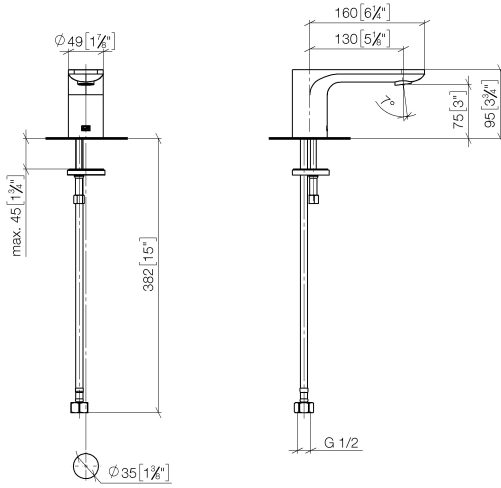

13 700 845

- 130mm projection
- fixed spout
- circular, air-enriched flow
- height of mixer 95 mm
- height up to aerator 75 mm
- hole diameter 35 mm
- 1/2" connection
- max. flow 5.7 l/min
- lead-free
- This product can help a building meet the requirements of Green Building Rating Systems, e.g. LEED®, BREEAM®, DGNB

13 700 845

mm [inches]

**Flow rate chart**

**Certificates**

LGA\_29120.

IAPMO\_N-4976.

WRAS\_1909064.

IAPMO\_4976 (4).

IAPMO\_6397.

13 700 845

**Spare parts list**

No.	Item Number	Name	Quantity used	Delivery time
1	90 11 84 015 00-00	spout	1	10
2	90 14 10 060 00 90	seal	1	2
3	09 31 20 065 90	plug	1	2
4	04 30 04 019 00 90	hose	1	2
5	09 31 11 012 90	pin	1	2
6	04 30 11 038 75 90	fixing set	1	2