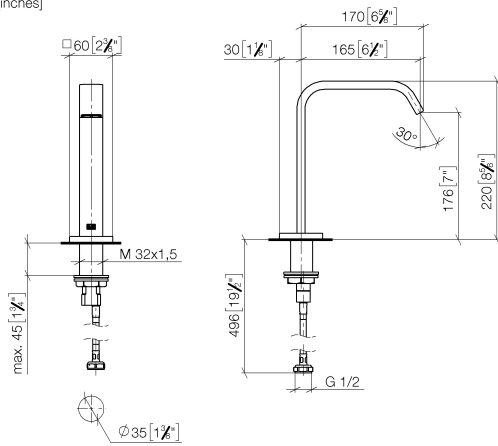

13 716 671

- 165mm projection
- fixed spout
- rectangular, air-enriched flow
- height of mixer 220 mm
- height up to aerator 176 mm
- hole diameter 35 mm
- rosette 60 x 60 mm
- 2x screw-in M 10 x 1 pressure hose, leak-tested
- " connection
- max. flow 4.6 l/min
- lead-free
- This product can help a building meet the requirements of Green Building Rating Systems, e.g. LEED®, BREEAM®, DGNB

For Touchfree control please order eSet Touchfree WITH or WITHOUT temperature adjustment

	Chrome	13 716 671-00
	Brushed Light Gold	13 716 671-27
	Brushed Chrome	13 716 671-93

13 716 671

mm [inches]

Flow rate chart