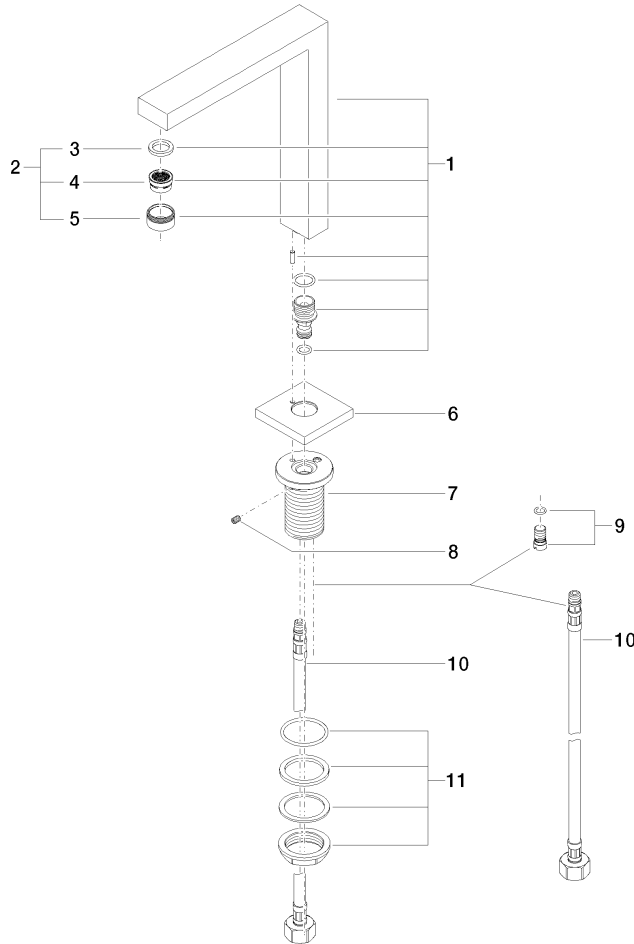

SYMETRICS Deck-mounted basin spout without pop-up waste - Brushed Platinum

13 721 980

- 165mm projection
- fixed spout
- circular, air-enriched flow
- height of mixer 230 mm
- height up to aerator 205 mm
- hole diameter 35 mm
- rosette 60 x 60 mm
- 2x screw-in M 10 x 1 pressure hose, leak-tested
- 1/2" connection
- max. flow 7 l/min
- lead-free

SYMETRICS Deck-mounted basin spout without pop-up waste - Brushed Platinum

13 721 980
mm [inches]

Flow rate chart

Codes & Standards

DIN 4109

EN 200

ISO 3822

Ü-Zeichen

VA-Zeichen

SYMETRICS Deck-mounted basin spout without pop-up waste - Brushed Platinum

13 721 980
Certificates

LGA_18

ETA_18

SYMETRICS Deck-mounted basin spout without pop-up waste - Brushed Platinum

13 721 980

Product version from 4/30/2009

SYMETRICS Deck-mounted basin spout without pop-up waste - Brushed Platinum

13 721 980

Spare parts list

Product version from 4/30/2009