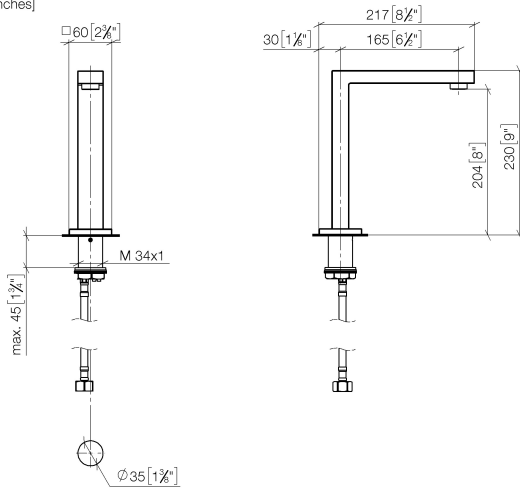

SYMETRICS Deck-mounted basin spout without pop-up waste - Brushed Platinum

13 721 980

- 165mm projection
- fixed spout
- circular, air-enriched flow
- height of mixer 230 mm
- height up to aerator 205 mm
- hole diameter 35 mm
- rosette 60 x 60 mm
- 2x screw-in M 10 x 1 pressure hose, leak-tested
- 1/2" connection
- max. flow 7 l/min
- lead-free

SYMETRICS Deck-mounted basin spout without pop-up waste - Brushed Platinum

13 721 980
mm [inches]

Flow rate chart

Codes & Standards

DIN 4109

EN 200

ISO 3822

Ü-Zeichen

VA-Zeichen

SYMETRICS Deck-mounted basin spout without pop-up waste - Brushed Platinum

13 721 980
Certificates

LGA_18

ETA_18

SYMETRICS Deck-mounted basin spout without pop-up waste - Brushed Platinum

13 721 980

Product version from 4/30/2009

SYMETRICS Deck-mounted basin spout without pop-up waste - Brushed Platinum

13 721 980

Spare parts list

Product version from 4/30/2009