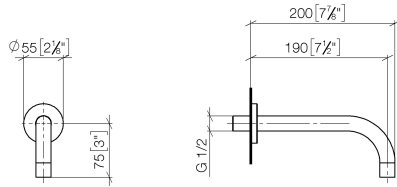

Wall-mounted basin spout without pop-up waste - Chrome

TARA

13 800 882

Fits: TARA, META

- 190mm projection
- fixed spout
- circular, air-enriched flow
- hole diameter 40 mm
- rosette Ø 60 mm
- 1/2" connection
- plug-link mounting
- max. flow 7 l/min
- lead-free
- This product can help a building meet the requirements of Green Building Rating Systems, e.g. LEED®, BREEAM®, DGNB
- WRAS 1811020

Recommended miscellaneous

- Concealed wall elbow -** 35 085 970 90
- max. recess depth 163 mm
 - min. recess depth 90 mm

13 800 882

mm [inches]

Flow rate chart

Certificates

WRAS_1811020. LGA_29119.

13 800 882