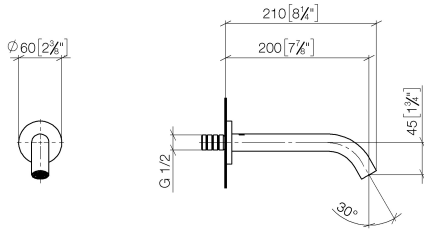

META Bath spout for wall mounting - Light Gold

13 801 660 Product version from 5/28/2021

- 200mm projection
- circular normal flow
- rosette Ø 60 mm
- hole diameter 37 mm
- 1/2" connection
- max. flow 24.6 l/min at 3 bar flow pressure
- WRAS

Recommended miscellaneous

- Concealed wall elbow -**
- min. recess depth mm
 - max. recess depth mm

35 085 970 90

META Bath spout for wall mounting - Light Gold

13 801 660 Product version from 5/28/2021

mm [inches]

Flow rate chart

META Bath spout for wall mounting - Light Gold

13 801 660 Product version from 5/28/2021

Spare parts list

No.	Item Number	Name	Quantity used	Delivery time
1	90 24 03 280 00 90	nipple	1	2
2	90 14 10 060 00 90	seal	1	2
3	90 31 11 112 00 90	pin	1	2
4	09 29 03 124 90	aerator	1	2
5	04 30 09 024 00 90	key	1	2