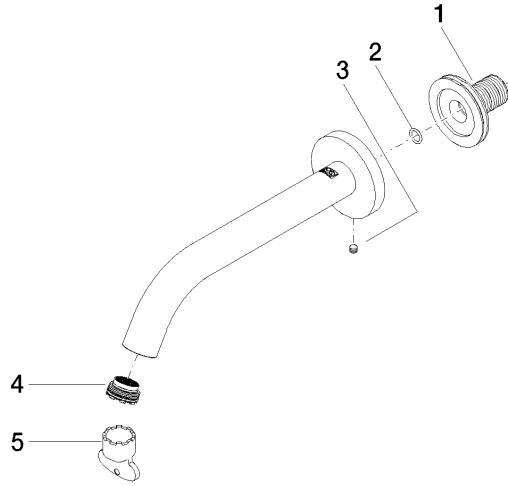

META Bath spout for wall mounting - Light Gold

13 801 660 Product version from 5/28/2021

- 200mm projection
- circular normal flow
- rosette Ø 60 mm
- hole diameter 37 mm
- 1/2" connection
- max. flow 24.6 l/min at 3 bar flow pressure
- WRAS

Recommended miscellaneous

- Concealed wall elbow -**
- min. recess depth mm
 - max. recess depth mm

35 085 970 90

META Bath spout for wall mounting - Light Gold

13 801 660 Product version from 5/28/2021

mm [inches]

Flow rate chart

META Bath spout for wall mounting - Light Gold

13 801 660 Product version from 5/28/2021

Spare parts list

No.	Item Number	Name	Quantity used	Delivery time
1	90 24 03 280 00 90	nipple	1	2
2	90 14 10 060 00 90	seal	1	2
3	90 31 11 112 00 90	pin	1	2
4	09 29 03 124 90	aerator	1	2
5	04 30 09 024 00 90	key	1	2