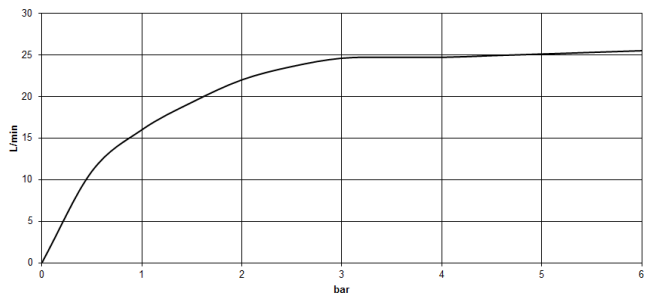

META Bath spout for wall mounting - Light Gold

13 801 660 Product version from 5/28/2021

- 200mm projection
- circular normal flow
- rosette Ø 60 mm
- hole diameter 37 mm
- 1/2" connection
- max. flow 24.6 l/min at 3 bar flow pressure
- WRAS

Recommended miscellaneous

- Concealed wall elbow -**
- min. recess depth mm
 - max. recess depth mm

35 085 970 90

META Bath spout for wall mounting - Light Gold

13 801 660 Product version from 5/28/2021

mm [inches]

Flow rate chart

META Bath spout for wall mounting - Light Gold

13 801 660 Product version from 5/28/2021

Spare parts list

No.	Item Number	Name	Quantity used	Delivery time
1	90 24 03 280 00 90	nipple	1	2
2	90 14 10 060 00 90	seal	1	2
3	90 31 11 112 00 90	pin	1	2
4	09 29 03 124 90	aerator	1	2
5	04 30 09 024 00 90	key	1	2