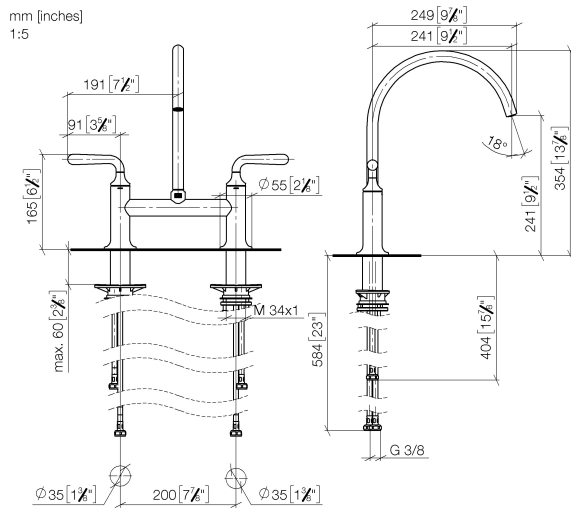

19 815 809

- 241mm projection
- pivotable spout 360°
- air-enriched flow
- max. flow 7 l/min at 3 bar flow pressure
- lead-free
- This product can help a building meet the requirements of Green Building Rating Systems, e.g. LEED®, BREEAM®, DGNB

Recommended miscellaneous

VAIA Dispenser with rosette - Chrome 82 434 809-00

19 815 809

Flow rate chart

Certificates

LGA_38632.

19 815 809

Spare parts list

No.	Item Number	Name	Quantity used	Delivery time
1	90 28 22 396 00-00	spout	1	10
2	90 20 80 057 00-00	handle	2	10
3	90 12 12 232 00 90	fixing cap	2	2
4	90 90 03 130 00 90	top	1	2
5	04 30 11 040 00 90	fixing set	2	2
6	04 30 04 100 00 90	hose	2	2
7	04 30 04 101 00 90	hose	2	2
8	90 90 03 131 00 90	top	1	2