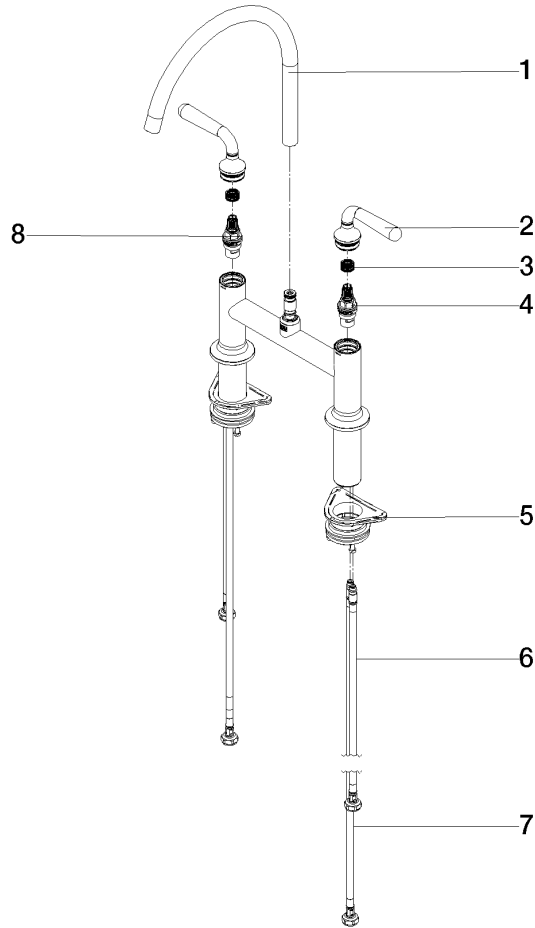

19 815 809

- 241mm projection
- pivotable spout 360°
- air-enriched flow
- max. flow 7 l/min at 3 bar flow pressure
- lead-free
- This product can help a building meet the requirements of Green Building Rating Systems, e.g. LEED®, BREEAM®, DGNB

Recommended miscellaneous

VAIA Dispenser with rosette - Chrome 82 434 809-00

19 815 809

Flow rate chart

Certificates

LGA_38632.

19 815 809

Spare parts list

No.	Item Number	Name	Quantity used	Delivery time
1	90 28 22 396 00-00	spout	1	10
2	90 20 80 057 00-00	handle	2	10
3	90 12 12 232 00 90	fixing cap	2	2
4	90 90 03 130 00 90	top	1	2
5	04 30 11 040 00 90	fixing set	2	2
6	04 30 04 100 00 90	hose	2	2
7	04 30 04 101 00 90	hose	2	2
8	90 90 03 131 00 90	top	1	2