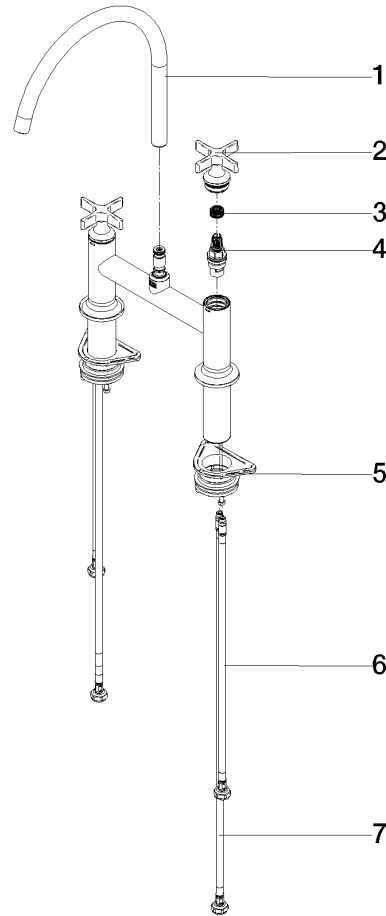

VAIA Two-hole bridge mixer for rinsing/Profi spray - Chrome

VAIA

19 825 809

- 241mm projection
- pivotable spout 360°
- air-enriched flow
- max. flow 7 l/min at 3 bar flow pressure
- lead-free
- This product can help a building meet the requirements of Green Building Rating Systems, e.g. LEED®, BREEAM®, DGNB

	Chrome	19 825 809-00
	Brushed Platinum	19 825 809-06
	Platinum	19 825 809-08
	Durabronze (23kt Gold)	19 825 809-09
	Dark Chrome	19 825 809-19
	Brushed Durabronze (23kt Gold)	19 825 809-28
	Matte Black	19 825 809-33
	Brushed Champagne (22kt Gold)	19 825 809-46
	Champagne (22kt Gold)	19 825 809-47
	Brushed Chrome	19 825 809-93
	Brushed Dark Platinum	19 825 809-99

Recommended miscellaneous

VAIA Dispenser with rosette - Chrome 82 434 809-00

19 825 809

Flow rate chart

Certificates

LGA_38632.

19 825 809

Spare parts list

No.	Item Number	Name	Quantity used	Delivery time
1	90 28 22 396 00-00	spout	1	10
2	90 20 80 036 00-00	handle	2	-
Spare part can no longer be ordered, please order the replacement item				
3	90 12 12 232 00 90	fixing cap	2	2
4	90 90 03 131 00 90	top	2	2
5	04 30 11 040 00 90	fixing set	2	2
6	04 30 04 100 00 90	hose	2	2
7	04 30 04 101 00 90	hose	2	2