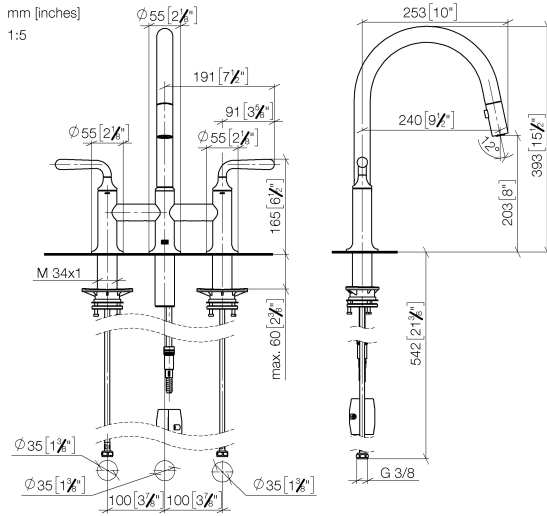

19 870 809

- 240mm projection
- pivotable spout 360°
- Optional swivel limiter available with swivel limiter set 12 823 970 90
- air-enriched flow and spray flow
- 1800 mm metal shower hose
- sprayface with anti-scaling system
- max. flow 8 l/min at 3 bar flow pressure
- lead-free
- This product can help a building meet the requirements of Green Building Rating Systems, e.g. LEED®, BREEAM®, DGNB

**Recommended miscellaneous**

**Swivel limitation set -**

12 823 970 90

**Recommended miscellaneous**

**VAIA Dispenser with rosette - Platinum**

82 434 809-08

19 870 809

Flow rate chart

## VAIA Three-hole bridge mixer Pull-down with spray function - Platinum

---

VAIA

19 870 809

**Spare parts list**

**Product version from 7/1/2023**

No.	Item Number	Name	Quantity used	Delivery time
	90 28 22 397 00-08	spout	16	40