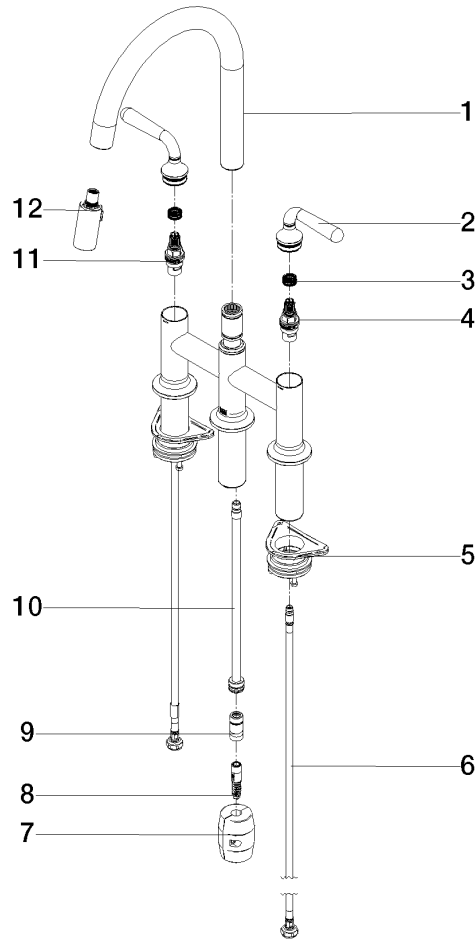

19 870 809

- 240mm projection
- pivotable spout 360°
- Optional swivel limiter available with swivel limiter set 12 823 970 90
- air-enriched flow and spray flow
- 1800 mm metal shower hose
- sprayface with anti-scaling system
- max. flow 8 l/min at 3 bar flow pressure
- lead-free
- This product can help a building meet the requirements of Green Building Rating Systems, e.g. LEED®, BREEAM®, DGNB

DIN 4109

EN 1717

ISO 3822

Ü-Zeichen

VAIA Three-hole bridge mixer Pull-down with spray function - Dark Chrome

VAIA

19 870 809

Certificates

Belgaqua_24-005-2 LGA_38

19 870 809

Product version from 7/1/2023

VAIA Three-hole bridge mixer Pull-down with spray function - Dark Chrome

VAIA

19 870 809

Spare parts list

Product version from 7/1/2023

No.	Item Number	Name	Quantity used	Delivery time
	90 28 22 397 00-19	spout	16	20