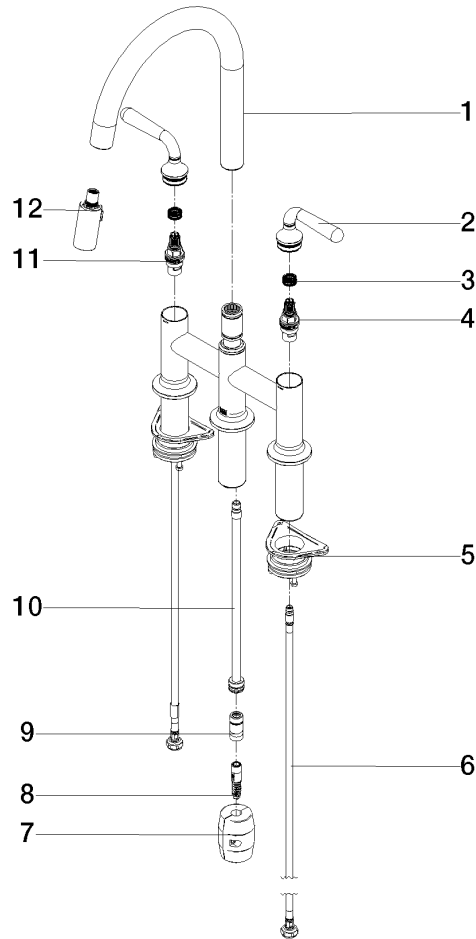

VAIA Three-hole bridge mixer Pull-down with spray function - Brushed Durabron (23kt Gold)

VAIA

19 870 809

- 240mm projection
- pivotable spout 360°
- Optional swivel limiter available with swivel limiter set 12 823 970 90
- air-enriched flow and spray flow
- 1800 mm metal shower hose
- sprayface with anti-scaling system
- max. flow 8 l/min at 3 bar flow pressure
- lead-free
- This product can help a building meet the requirements of Green Building Rating Systems, e.g. LEED®, BREEAM®, DGNB

Recommended miscellaneous

Swivel limitation set -

12 823 970 90

Recommended miscellaneous

**VAIA Dispenser with rosette -
Brushed Durabron (23kt Gold)**

82 434 809-28

VAIA Three-hole bridge mixer Pull-down with spray function - Brushed
Durabross (23kt Gold)

VAIA

19 870 809

Certificates

Belgaqua_24-005-2 LGA_38

19 870 809

Product version from 7/1/2023

VAIA Three-hole bridge mixer Pull-down with spray function - Brushed
Durabross (23kt Gold)

VAIA

19 870 809

Spare parts list

Product version from 7/1/2023

No.	Item Number	Name	Quantity used	Delivery time
	90 28 22 397 00-28	spout	16	20