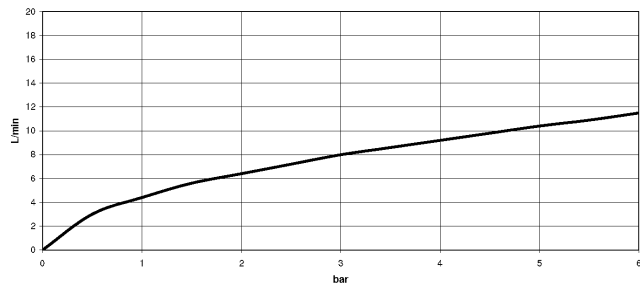

**Recommended miscellaneous**

**Swivel limitation set -**

12 823 970 90

**Recommended miscellaneous**

**VAIA Dispenser with rosette - Champagne (22kt Gold)**

82 434 809-47

19 870 809

mm [inches]

1:5

**Flow rate chart**

**Codes & Standards**

DIN 4109

EN 1717

ISO 3822

Ü-Zeichen

VAIA Three-hole bridge mixer Pull-down with spray function - Champagne (22kt Gold)