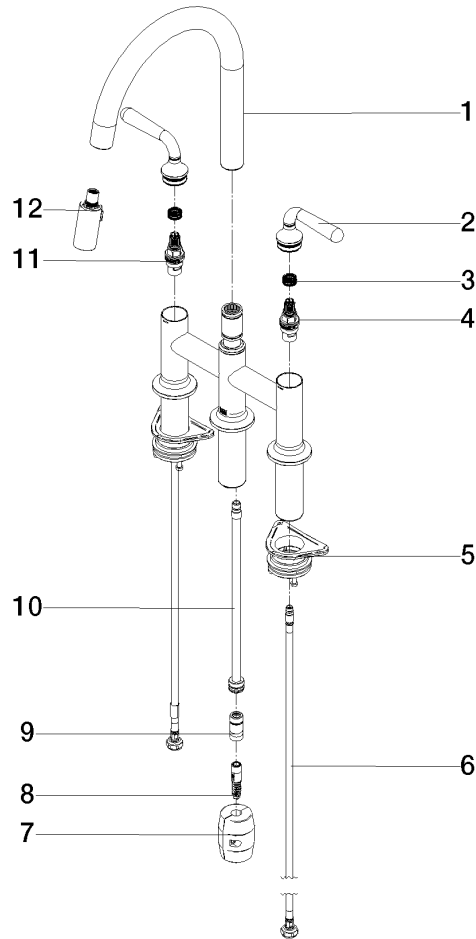

1:5

**Flow rate chart**

**Codes & Standards**

DIN 4109

EN 1717

ISO 3822

Ü-Zeichen

VAIA Three-hole bridge mixer Pull-down with spray function - Champagne (22kt Gold)

VAIA Three-hole bridge mixer Pull-down with spray function - Champagne (22kt Gold)

VAIA

19 870 809

### Spare parts list

#### Product version from 7/1/2023

No.	Item Number	Name	Quantity used	Delivery time
	90 28 22 397 00-47	spout	16	30