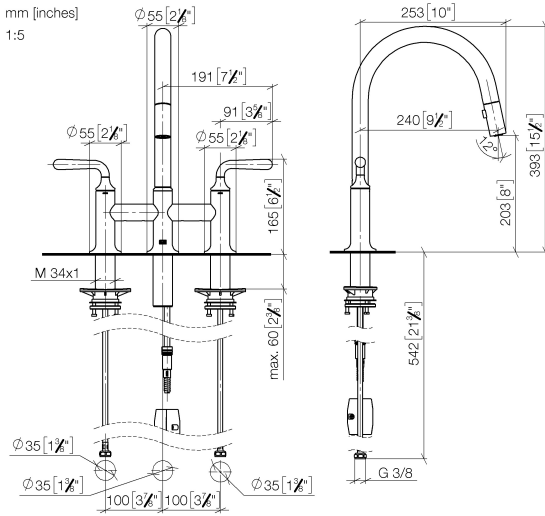

**VAIA Three-hole bridge mixer Pull-down with spray function - Champagne (22kt Gold)**

VAIA

19 870 809

- 240mm projection
- pivotable spout 360°
- Optional swivel limiter available with swivel limiter set 12 823 970 90
- air-enriched flow and spray flow
- 1800 mm metal shower hose
- sprayface with anti-scaling system
- max. flow 8 l/min at 3 bar flow pressure
- lead-free
- This product can help a building meet the requirements of Green Building Rating Systems, e.g. LEED®, BREEAM®, DGNB

**Recommended miscellaneous**

**Swivel limitation set -**

12 823 970 90

**Recommended miscellaneous**

**VAIA Dispenser with rosette - Champagne (22kt Gold)**

82 434 809-47

19 870 809

mm [inches]

1:5

**Flow rate chart**

**Codes & Standards**

DIN 4109

EN 1717

ISO 3822

Ü-Zeichen

VAIA Three-hole bridge mixer Pull-down with spray function - Champagne (22kt Gold)

#### Product version from 7/1/2023

No.	Item Number	Name	Quantity used	Delivery time
	90 28 22 397 00-47	spout	16	30