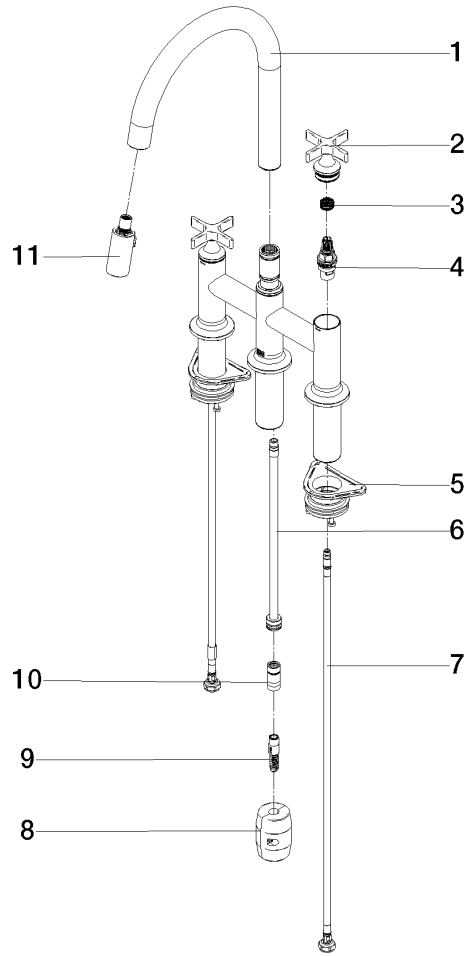

19 875 809

- 240mm projection
- pivotable spout 360°
- Optional swivel limiter available with swivel limiter set 12 823 970 90
- air-enriched flow and spray flow
- 1800 mm metal shower hose
- sprayface with anti-scaling system
- max. flow 8 l/min at 3 bar flow pressure
- lead-free
- This product can help a building meet the requirements of Green Building Rating Systems, e.g. LEED®, BREEAM®, DGNB

Recommended miscellaneous

Swivel limitation set -

12 823 970 90

Recommended miscellaneous

VAIA Dispenser with rosette - Chrome

82 434 809-00

19 875 809

Spare parts list

No.	Item Number	Name	Quantity used	Delivery time
1	90 28 22 397 00-00	spout	1	10
2	90 20 80 036 00-00	handle	2	-
Spare part can no longer be ordered, please order the replacement item				
3	90 12 12 232 00 90	fixing cap	2	2
4	90 90 03 131 00 90	top	2	2
5	04 30 11 040 00 90	fixing set	2	2
6	04 28 20 067 00 90	pipe	1	2
7	04 30 04 101 00 90	hose	2	2
8	04 21 50 010 00 90	accessories	1	2
9	04 30 02 120 00-00	hose	1	10
10	90 24 03 253 00 90	adaptor	1	2
11	90 18 40 317 00-00	shower	1	10