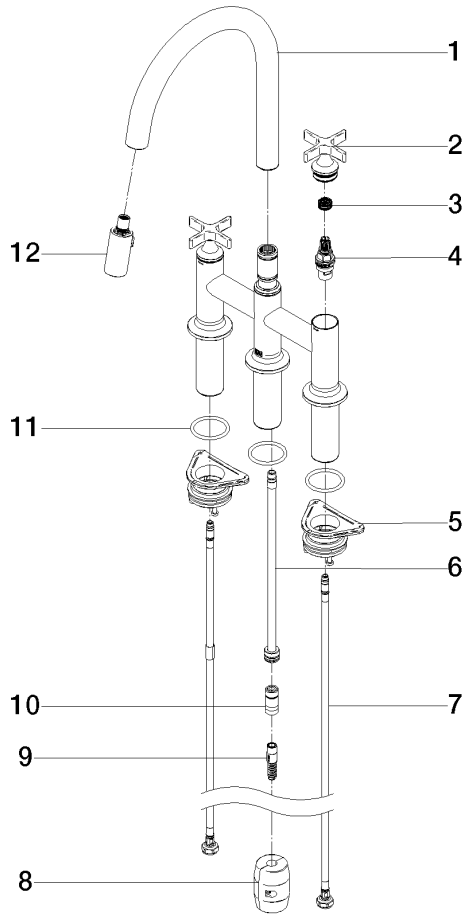

VAIA Three-hole bridge mixer Pull-down with spray function - Brushed Platinum

19 875 809 Product version from 7/1/2023

- 240mm projection
- pivotable spout 360°
- Optional swivel limiter available with swivel limiter set 12 823 970 90
- air-enriched flow and spray flow
- 1800 mm metal shower hose
- sprayface with anti-scaling system
- max. flow 8 l/min at 3 bar flow pressure
- lead-free
- Flow modes can be changed while the water is running
- This product can help a building meet the requirements of Green Building Rating Systems, e.g. LEED®, BREEAM®, DGNB

19 875 809 Product version from 7/1/2023

Flow rate chart

Codes & Standards

DIN 4109

EN 1717

ISO 3822

Ü-Zeichen

VAIA Three-hole bridge mixer Pull-down with spray function - Brushed Platinum

19 875 809 Product version from 7/1/2023

Certificates

LGA_38

Belgaqua_24-005-2

VAIA Three-hole bridge mixer Pull-down with spray function - Brushed Platinum

19 875 809 Product version from 7/1/2023

Spare parts list

No.	Item Number	Name	Quantity used	Delivery time
1	90 28 22 397 00-06	spout	1	10
2	90 20 80 036 00-06	handle	2	-
Spare part can no longer be ordered, please order the replacement item				
3	90 12 12 232 00 90	fixing cap	2	2
4	90 90 03 131 00 90	top	2	2
5	04 30 11 040 00 90	fixing set	2	2
6	04 28 20 066 00 90	pipe	1	60
7	04 30 04 100 00 90	hose	2	2
8	04 21 50 010 00 90	accessories	1	2
9	04 30 02 120 00-06	hose	1	-
Spare part can no longer be ordered, please order the replacement item				
10	90 24 03 253 00 90	adaptor	1	2
11	90 14 10 043 00 90	seal	3	2
12	90 18 40 317 00-06	shower	1	10