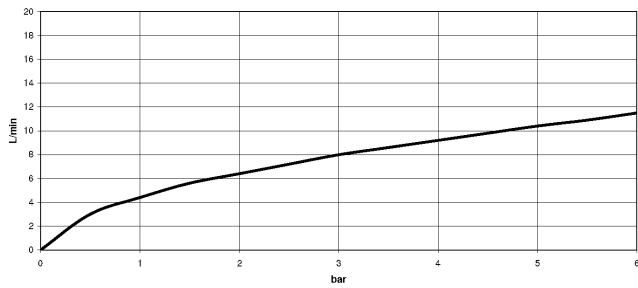

19 875 809 Product version from 7/1/2023

Flow rate chart

Codes & Standards

DIN 4109

EN 1717

ISO 3822

Ü-Zeichen

VAIA Three-hole bridge mixer Pull-down with spray function - Brushed Platinum