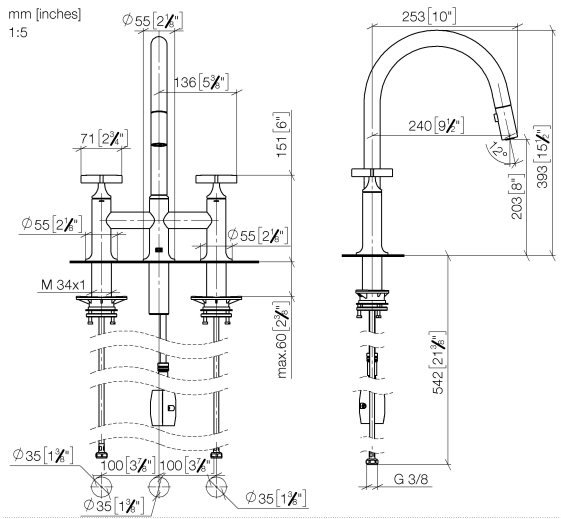

VAIA Three-hole bridge mixer Pull-down with spray function - Brushed Platinum

19 875 809 Product version from 7/1/2023

- 240mm projection
- pivotable spout 360°
- Optional swivel limiter available with swivel limiter set 12 823 970 90
- air-enriched flow and spray flow
- 1800 mm metal shower hose
- sprayface with anti-scaling system
- max. flow 8 l/min at 3 bar flow pressure
- lead-free
- Flow modes can be changed while the water is running
- This product can help a building meet the requirements of Green Building Rating Systems, e.g. LEED®, BREEAM®, DGNB

19 875 809 Product version from 7/1/2023

Flow rate chart

Codes & Standards

DIN 4109

EN 1717

ISO 3822

Ü-Zeichen

VAIA Three-hole bridge mixer Pull-down with spray function - Brushed Platinum

19 875 809 Product version from 7/1/2023

Certificates

LGA_38

Belgaqua_24-005-2

VAIA Three-hole bridge mixer Pull-down with spray function - Brushed Platinum

19 875 809 Product version from 7/1/2023

Spare parts list

No.	Item Number	Name	Quantity used	Delivery time
1	90 28 22 397 00-06	spout	1	10
2	90 20 80 036 00-06	handle	2	-
Spare part can no longer be ordered, please order the replacement item				
3	90 12 12 232 00 90	fixing cap	2	2
4	90 90 03 131 00 90	top	2	2
5	04 30 11 040 00 90	fixing set	2	2
6	04 28 20 066 00 90	pipe	1	60
7	04 30 04 100 00 90	hose	2	2
8	04 21 50 010 00 90	accessories	1	2
9	04 30 02 120 00-06	hose	1	-
Spare part can no longer be ordered, please order the replacement item				
10	90 24 03 253 00 90	adaptor	1	2
11	90 14 10 043 00 90	seal	3	2
12	90 18 40 317 00-06	shower	1	10