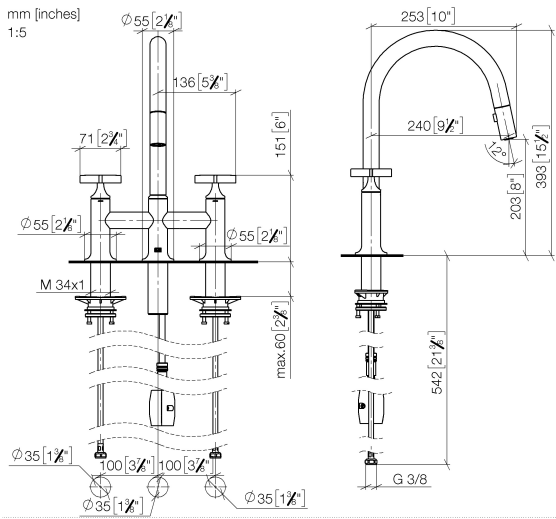

19 875 809

- 240mm projection
- pivotable spout 360°
- Optional swivel limiter available with swivel limiter set 12 823 970 90
- air-enriched flow and spray flow
- 1800 mm metal shower hose
- sprayface with anti-scaling system
- max. flow 8 l/min at 3 bar flow pressure
- lead-free
- This product can help a building meet the requirements of Green Building Rating Systems, e.g. LEED®, BREEAM®, DGNB

### Flow rate chart

**Spare parts list**

**Product version from 7/1/2023**

No.	Item Number	Name	Quantity used	Delivery time
	90 28 22 397 00-08	spout	16	40