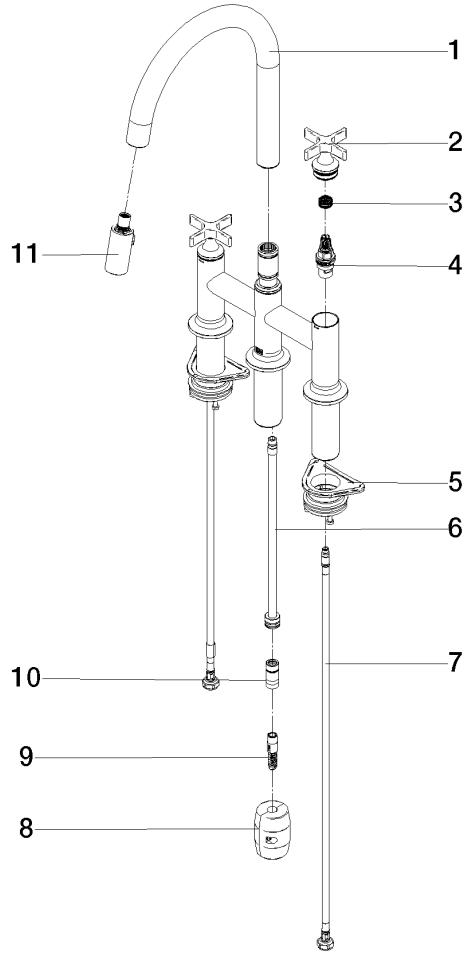

19 875 809

- 240mm projection
- pivotable spout 360°
- Optional swivel limiter available with swivel limiter set 12 823 970 90
- air-enriched flow and spray flow
- 1800 mm metal shower hose
- sprayface with anti-scaling system
- max. flow 8 l/min at 3 bar flow pressure
- lead-free
- This product can help a building meet the requirements of Green Building Rating Systems, e.g. LEED®, BREEAM®, DGNB

## VAIA Three-hole bridge mixer Pull-down with spray function - Platinum

---

VAIA

19 875 809

### Certificates

---

Belgaqua\_24-005-2 LGA\_38

19 875 809

Product version from 7/1/2023

VAIA Three-hole bridge mixer Pull-down with spray function - Platinum

VAIA

19 875 809

**Spare parts list**

**Product version from 7/1/2023**

No.	Item Number	Name	Quantity used	Delivery time
	90 28 22 397 00-08	spout	16	40