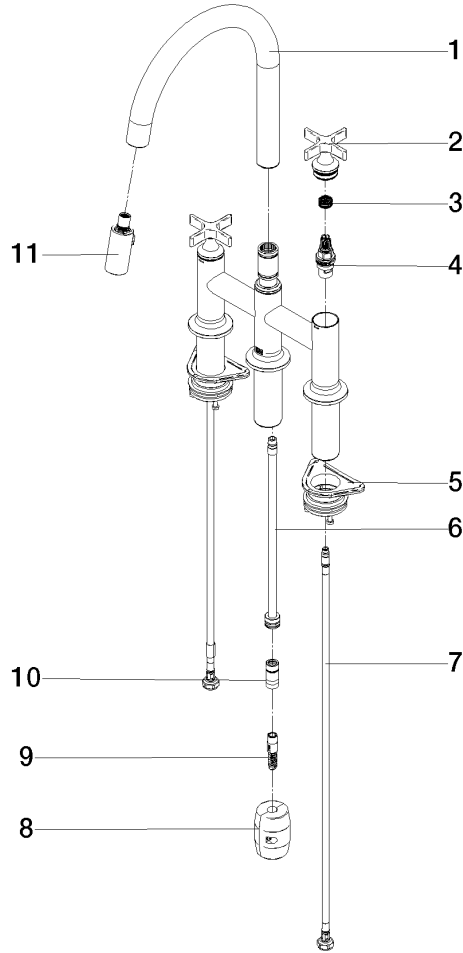

VAIA Three-hole bridge mixer Pull-down with spray function - Durabronss (23kt Gold)

VAIA

19 875 809

- 240mm projection
- pivotable spout 360°
- Optional swivel limiter available with swivel limiter set 12 823 970 90
- air-enriched flow and spray flow
- 1800 mm metal shower hose
- sprayface with anti-scaling system
- max. flow 8 l/min at 3 bar flow pressure
- lead-free
- This product can help a building meet the requirements of Green Building Rating Systems, e.g. LEED®, BREEAM®, DGNB

1:5

Flow rate chart

Codes & Standards

DIN 4109

EN 1717

ISO 3822

Ü-Zeichen

VAIA Three-hole bridge mixer Pull-down with spray function - Durabronss (23kt Gold)

VAIA

19 875 809
Certificates

Belgaqua_24-005-2 LGA_38

19 875 809

Product version from 7/1/2023

VAIA Three-hole bridge mixer Pull-down with spray function - Durabronss (23kt Gold)

VAIA

19 875 809

Spare parts list

Product version from 7/1/2023

No.	Item Number	Name	Quantity used	Delivery time
	90 28 22 397 00-09	spout	16	40