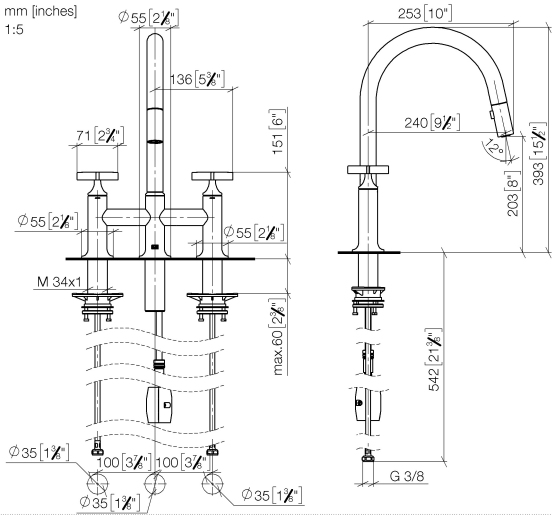

VAIA Three-hole bridge mixer Pull-down with spray function - Durabronss (23kt Gold)

VAIA

19 875 809

- 240mm projection
- pivotable spout 360°
- Optional swivel limiter available with swivel limiter set 12 823 970 90
- air-enriched flow and spray flow
- 1800 mm metal shower hose
- sprayface with anti-scaling system
- max. flow 8 l/min at 3 bar flow pressure
- lead-free
- This product can help a building meet the requirements of Green Building Rating Systems, e.g. LEED®, BREEAM®, DGNB

Recommended miscellaneous

Swivel limitation set -

12 823 970 90

Recommended miscellaneous

VAIA Dispenser with rosette - Durabronss (23kt Gold)

82 434 809-09

19 875 809

mm [inches]

1:5

Flow rate chart

Codes & Standards

DIN 4109

EN 1717

ISO 3822

Ü-Zeichen

VAIA Three-hole bridge mixer Pull-down with spray function - Durabronss (23kt Gold)

Spare parts list

Product version from 7/1/2023

No.	Item Number	Name	Quantity used	Delivery time
	90 28 22 397 00-09	spout	16	40