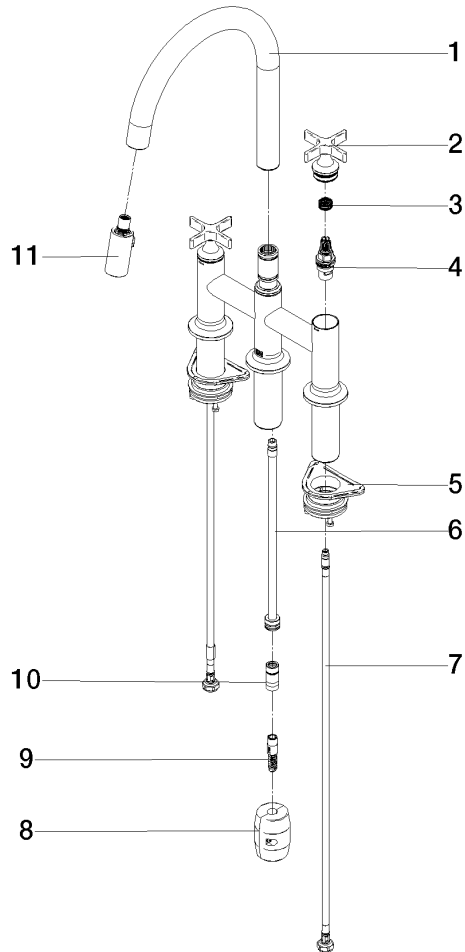

VAIA Three-hole bridge mixer Pull-down with spray function - Brushed Durabron (23kt Gold)

VAIA

19 875 809

- 240mm projection
 - pivotable spout 360°
 - Optional swivel limiter available with swivel limiter set 12 823 970 90
 - air-enriched flow and spray flow
 - 1800 mm metal shower hose
 - sprayface with anti-scaling system
 - max. flow 8 l/min at 3 bar flow pressure
 - lead-free
 - This product can help a building meet the requirements of Green Building Rating Systems, e.g. LEED®, BREEAM®, DGNB
- Intrinsic protection against back flow.

Recommended miscellaneous

Swivel limitation set -

12 823 970 90

Recommended miscellaneous

**VAIA Dispenser with rosette -
Brushed Durabron (23kt Gold)**

82 434 809-28

VAIA Three-hole bridge mixer Pull-down with spray function - Brushed
Durabross (23kt Gold)

VAIA

19 875 809

Certificates

Belgaqua_24-005-2 LGA_38

19 875 809

Product version from 7/1/2023

VAIA Three-hole bridge mixer Pull-down with spray function - Brushed
Durabross (23kt Gold)

VAIA

19 875 809

Spare parts list

Product version from 7/1/2023

No.	Item Number	Name	Quantity used	Delivery time
	90 28 22 397 00-28	spout	16	20