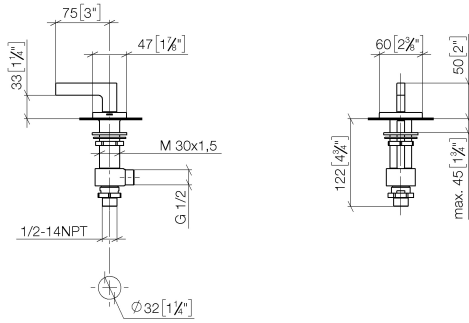

Deck valve clockwise closing hot - Brushed Durabronz (23kt Gold)

CL.1

20 004 715

- hole diameter 32 mm
- rosette 60 x 47 mm
- with hot marking

Fits: CL.1, CYO

	Brushed Durabronz (23kt Gold)	20 004 715-28
	Chrome	20 004 715-00
	Brushed Platinum	20 004 715-06
	Brushed Champagne (22kt Gold)	20 004 715-46
	Champagne (22kt Gold)	20 004 715-47
	Brushed Dark Platinum	20 004 715-99

20 004 715

mm [inches]

Flow rate chart

Certificates

IAPMO_N-4976. LGA_28687. IAPMO_6397.

20 004 715

Parts for other finishes can be found here: [Chrome](#)

Spare parts list

No.	Item Number	Name	Quantity used	Delivery time
1	90 20 70 057 02-28	handle (hot)	1	20
2	04 17 11 058 53 90	side panel	1	2
3	90 90 03 153 00 90	top	1	2
4	04 23 10 032 78 90	fixing set	1	2
5	04 17 11 023 10 90	distributor	1	2
6	09 30 11 059 90	disc	1	2
7	09 23 10 012 90	nut	1	2