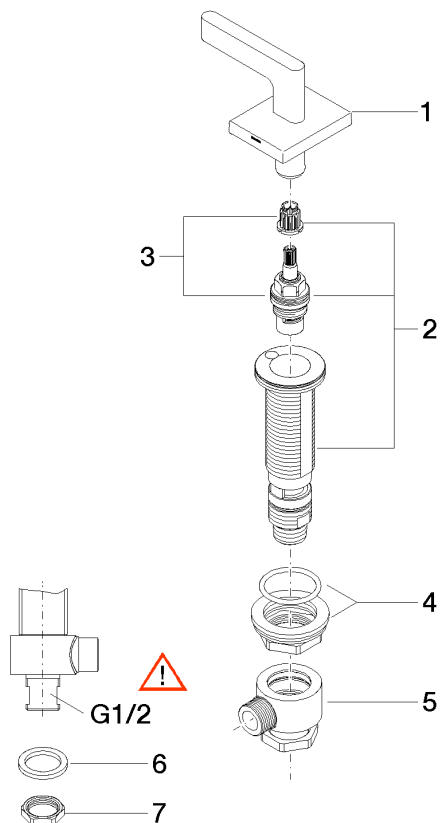

Deck valve clockwise closing hot - Brushed Durabronz (23kt Gold)

CL.1

20 004 715

- hole diameter 32 mm
- rosette 60 x 47 mm
- with hot marking

Fits: CL.1, CYO

	Brushed Durabronz (23kt Gold)	20 004 715-28
	Chrome	20 004 715-00
	Brushed Platinum	20 004 715-06
	Brushed Champagne (22kt Gold)	20 004 715-46
	Champagne (22kt Gold)	20 004 715-47
	Brushed Dark Platinum	20 004 715-99

20 004 715

mm [inches]

Flow rate chart

Certificates

IAPMO_N-4976. LGA_28687. IAPMO_6397.

20 004 715

Parts for other finishes can be found here: [Chrome](#)

Spare parts list

No.	Item Number	Name	Quantity used	Delivery time
1	90 20 70 057 02-28	handle (hot)	1	20
2	04 17 11 058 53 90	side panel	1	2
3	90 90 03 153 00 90	top	1	2
4	04 23 10 032 78 90	fixing set	1	2
5	04 17 11 023 10 90	distributor	1	2
6	09 30 11 059 90	disc	1	2
7	09 23 10 012 90	nut	1	2