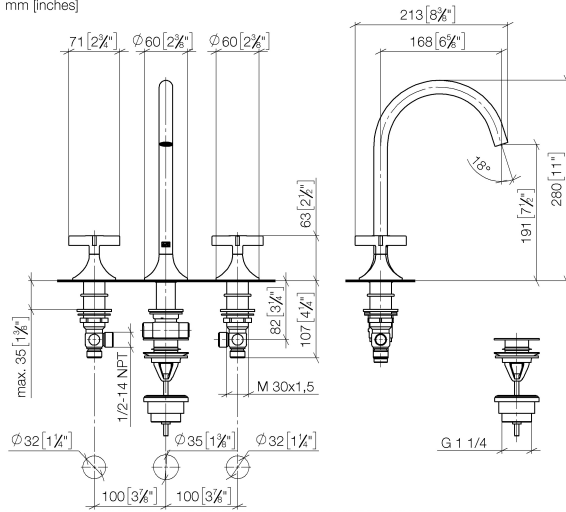

VAIA Three-hole basin mixer with pop-up waste - Brushed Durabronze (23kt Gold)

VAIA

20 713 809

- 168mm projection
- pivotable spout 360°
- circular, air-enriched flow
- height of mixer 280 mm
- height up to aerator 191 mm
- hole diameter valve 32 mm
- hole diameter spout 35 mm
- rosette Ø 60 mm
- max. flow 5.7 l/min
- lead-free
- This product can help a building meet the requirements of Green Building Rating Systems, e.g. LEED®, BREEAM®, DGNB
- WRAS 2312068

Only suitable for basins with an overflow.

	Brushed Durabronze (23kt Gold)	20 713 809-28
	Chrome	20 713 809-00
	Brushed Platinum	20 713 809-06
	Platinum	20 713 809-08
	Dark Chrome	20 713 809-19
	Brushed Bronze	20 713 809-42
	Brushed Champagne (22kt Gold)	20 713 809-46
	Champagne (22kt Gold)	20 713 809-47
	Brushed Dark Platinum	20 713 809-99

Recommended miscellaneous

High pressure hoses -

- 2x 3/8" x 1/2" x 500mm high pressure hose

12 506 970 90

20 713 809
mm [inches]

Flow rate chart

Certificates

LGA_29292.

ACS_20 ACC LY 737. GDV_0400287.

WRAS_2312068.

20 713 809

Spare parts list

No.	Item Number	Name	Quantity used	Delivery time
1	90 20 80 011 00-28	handle (hot)	1	20
2	04 17 11 055 51 90	side panel	1	2
3	90 90 03 151 00 90	top	1	2
4	04 30 04 096 00 90	hose	2	2
5	10 125 970-28	Basin Waste with push fastening 1 1/4" - Brushed Durabron (23kt Gold)	1	2
6	13 716 809-28	VAIA Deck-mounted basin spout without pop-up waste - Brushed Durabron (23kt Gold)	1	20
7	90 20 80 010 00-28	handle (cold)	1	20
8	09 28 10 003 90	ring	2	2
9	09 24 01 028 90	ring	2	2
10	04 23 10 032 46 90	fixing set	2	2
11	04 17 11 055 50 90	side panel	1	2
12	90 90 03 150 00 90	top	1	2