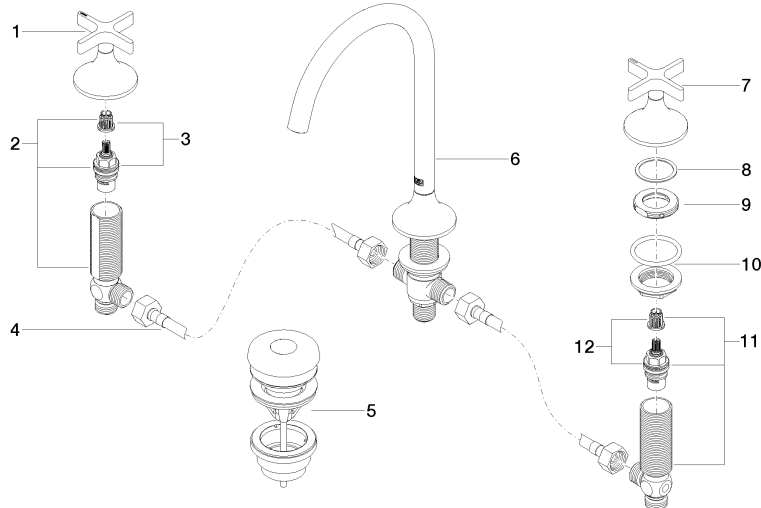

VAIA Three-hole basin mixer with pop-up waste - Brushed Durabronze (23kt Gold)

VAIA

20 713 809

- 168mm projection
- pivotable spout 360°
- circular, air-enriched flow
- height of mixer 280 mm
- height up to aerator 191 mm
- hole diameter valve 32 mm
- hole diameter spout 35 mm
- rosette Ø 60 mm
- max. flow 5.7 l/min
- lead-free
- This product can help a building meet the requirements of Green Building Rating Systems, e.g. LEED®, BREEAM®, DGNB
- WRAS 2312068

Only suitable for basins with an overflow.

	Brushed Durabronze (23kt Gold)	20 713 809-28
	Chrome	20 713 809-00
	Brushed Platinum	20 713 809-06
	Platinum	20 713 809-08
	Dark Chrome	20 713 809-19
	Brushed Bronze	20 713 809-42
	Brushed Champagne (22kt Gold)	20 713 809-46
	Champagne (22kt Gold)	20 713 809-47
	Brushed Dark Platinum	20 713 809-99

Recommended miscellaneous

High pressure hoses -

- 2x 3/8" x 1/2" x 500mm high pressure hose

12 506 970 90

20 713 809
mm [inches]

Flow rate chart

Certificates

LGA_29292.

ACS_20 ACC LY 737. GDV_0400287.

WRAS_2312068.

20 713 809

Spare parts list

No.	Item Number	Name	Quantity used	Delivery time
1	90 20 80 011 00-28	handle (hot)	1	20
2	04 17 11 055 51 90	side panel	1	2
3	90 90 03 151 00 90	top	1	2
4	04 30 04 096 00 90	hose	2	2
5	10 125 970-28	Basin Waste with push fastening 1 1/4" - Brushed Durabron (23kt Gold)	1	2
6	13 716 809-28	VAIA Deck-mounted basin spout without pop-up waste - Brushed Durabron (23kt Gold)	1	20
7	90 20 80 010 00-28	handle (cold)	1	20
8	09 28 10 003 90	ring	2	2
9	09 24 01 028 90	ring	2	2
10	04 23 10 032 46 90	fixing set	2	2
11	04 17 11 055 50 90	side panel	1	2
12	90 90 03 150 00 90	top	1	2