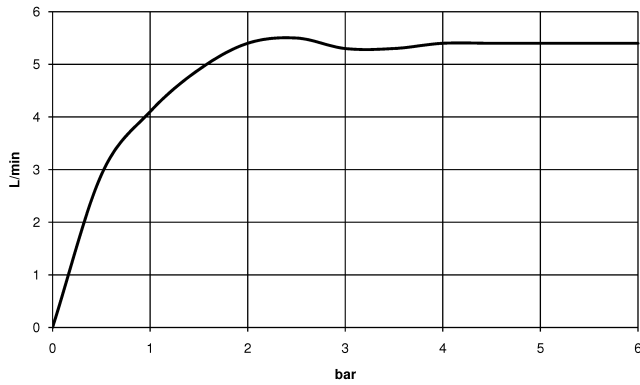

VAIA Three-hole basin mixer with pop-up waste - Brushed Durabronze (23kt Gold)

VAIA

20 713 809

- 168mm projection
- pivotable spout 360°
- circular, air-enriched flow
- height of mixer 280 mm
- height up to aerator 191 mm
- hole diameter valve 32 mm
- hole diameter spout 35 mm
- rosette Ø 60 mm
- max. flow 5.7 l/min
- lead-free
- This product can help a building meet the requirements of Green Building Rating Systems, e.g. LEED®, BREEAM®, DGNB
- WRAS 2312068

Recommended miscellaneous

High pressure hoses -

- 2x 3/8" x 1/2" x 500mm high pressure hose

12 506 970 90

20 713 809
mm [inches]

Flow rate chart

Certificates

LGA_29292.