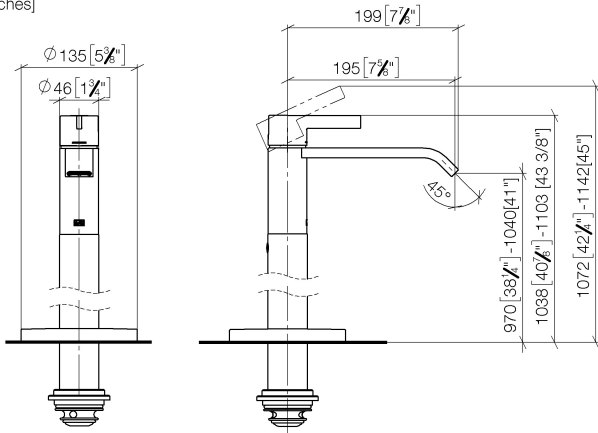

## IMO Single-hole basin mixer with stand pipe without pop-up waste - Brushed Light Gold

22 585 671 Product version from 4/1/2024

- 195mm projection
- fixed spout
- rectangular, air-enriched flow
- total height 1038 - 1103 mm
- height up to aerator 970 – 1040 mm
- rosette Ø 135 mm
- max. flow 4.6 l/min
- lead-free
- This product can help a building meet the requirements of Green Building Rating Systems, e.g. LEED®, BREEAM®, DGNB

#### Concealed floor mounting -

- min. recess depth mm
- max. recess depth mm

35 945 970 90

**IMO Single-hole basin mixer with stand pipe without pop-up waste - Brushed Light Gold**

22 585 671 Product version from 4/1/2024  
mm [inches]