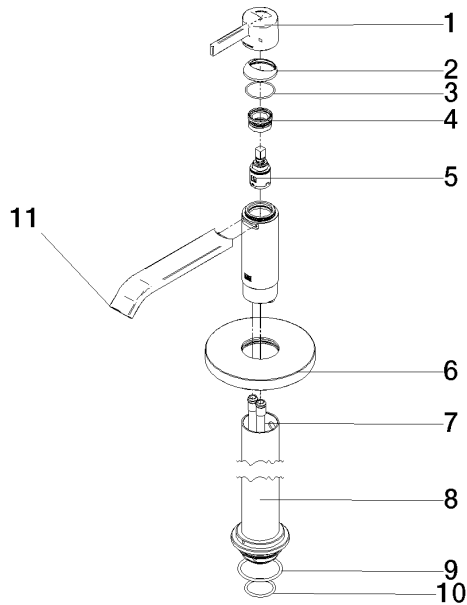

#### Concealed floor mounting -

- min. recess depth mm
- max. recess depth mm

35 945 970 90

**IMO Single-hole basin mixer with stand pipe without pop-up waste - Brushed Light Gold**

22 585 671 Product version from 4/1/2024  
mm [inches]

## IMO Single-hole basin mixer with stand pipe without pop-up waste - Brushed Light Gold

---

22 585 671 Product version from 4/1/2024

Certificates

---

LGA\_38

**IMO Single-hole basin mixer with stand pipe without pop-up waste - Brushed Light Gold**

22 585 671 Product version from 4/1/2024

**Spare parts list**

No.	Item Number	Name	Quantity used	Delivery time
1	90 20 67 019 00-27	handle	1	30
2	90 28 30 059 00-27	cover	1	-
Spare part can no longer be ordered, please order the replacement item				
3	09 14 10 102 90	seal	1	2
4	90 23 10 146 00 90	nut	1	2
5	90 15 05 042 00 90	cartridge	1	2
6	09 27 88 005-27	rosette	1	30
7	04 28 22 022 10 90	connection	2	2
8	90 28 22 574 00-27	pipe	1	30
9	09 14 10 084 90	seal	1	2
10	09 14 10 018 90	seal	1	2
11	90 28 22 407 00-27	spout	1	30