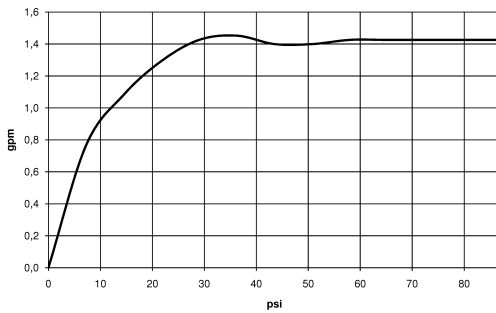

Flow rate chart

Codes & Standards

DIN 4109

ISO 3822

Ü-Zeichen