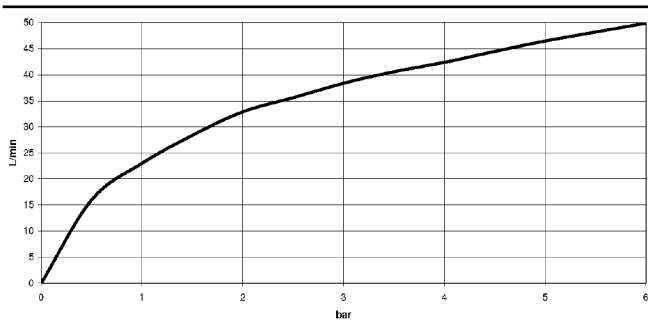

22 900 361 Product version from 5/1/2024

- rosette Ø 60 mm
- porcelain insert HOT

	Chrome	22 900 361-00
	Brushed Platinum	22 900 361-06
	Platinum	22 900 361-08
	Durabass (23kt Gold)	22 900 361-09
	Brushed Durabass (23kt Gold)	22 900 361-28
	Brushed Dark Platinum	22 900 361-99

22 900 361 Product version from 5/1/2024

mm [inches]

Flow rate chart

22 900 361 Product version from 5/1/2024

Parts for other finishes can be found here: Brushed Platinum

Spare parts list

No.	Item Number	Name	Quantity used	Delivery time
1	04 27 01 003 00-00	rosette	1	10
2	90 24 03 323 00-00	adaptor	1	10
3	90 90 03 023 01 90	top	1	2
4	09 21 02 055-00	cover	1	10
5	04 20 36 002 07-00	handle (hot)	1	10
6	09 20 36 004-00	handle	1	10
7	09 20 36 002-00	handle	1	10
8	09 20 83 006 90	handle	1	2
9	09 26 01 011 90	accessories	1	2
10	09 20 36 005-00	handle	1	10
11	04 30 30 029 00 90	fixing set	1	2