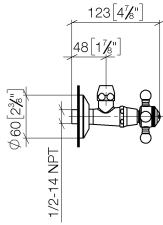

22 900 361 Product version from 5/1/2024

- rosette Ø 60 mm
- porcelain insert HOT

	Chrome	22 900 361-00
	Brushed Platinum	22 900 361-06
	Platinum	22 900 361-08
	Durabass (23kt Gold)	22 900 361-09
	Brushed Durabass (23kt Gold)	22 900 361-28
	Brushed Dark Platinum	22 900 361-99

22 900 361 Product version from 5/1/2024

mm [inches]

Flow rate chart

22 900 361 Product version from 5/1/2024

Parts for other finishes can be found here: Brushed Platinum

Spare parts list

No.	Item Number	Name	Quantity used	Delivery time
1	04 27 01 003 00-00	rosette	1	10
2	90 24 03 323 00-00	adaptor	1	10
3	90 90 03 023 01 90	top	1	2
4	09 21 02 055-00	cover	1	10
5	04 20 36 002 07-00	handle (hot)	1	10
6	09 20 36 004-00	handle	1	10
7	09 20 36 002-00	handle	1	10
8	09 20 83 006 90	handle	1	2
9	09 26 01 011 90	accessories	1	2
10	09 20 36 005-00	handle	1	10
11	04 30 30 029 00 90	fixing set	1	2