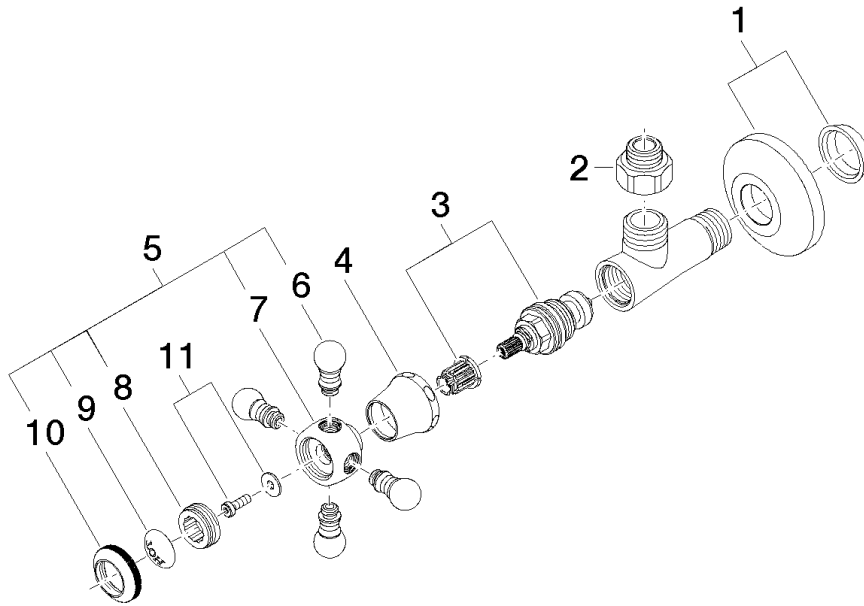

22 900 361 Product version from 5/1/2024

- rosette Ø 60 mm
- porcelain insert HOT

	Chrome	22 900 361-00
	Brushed Platinum	22 900 361-06
	Platinum	22 900 361-08
	Durabass (23kt Gold)	22 900 361-09
	Brushed Durabass (23kt Gold)	22 900 361-28
	Brushed Dark Platinum	22 900 361-99

22 900 361 Product version from 5/1/2024

mm [inches]

Flow rate chart

22 900 361 Product version from 5/1/2024

Parts for other finishes can be found here: Brushed Platinum

Spare parts list

No.	Item Number	Name	Quantity used	Delivery time
1	04 27 01 003 00-00	rosette	1	10
2	90 24 03 323 00-00	adaptor	1	10
3	90 90 03 023 01 90	top	1	2
4	09 21 02 055-00	cover	1	10
5	04 20 36 002 07-00	handle (hot)	1	10
6	09 20 36 004-00	handle	1	10
7	09 20 36 002-00	handle	1	10
8	09 20 83 006 90	handle	1	2
9	09 26 01 011 90	accessories	1	2
10	09 20 36 005-00	handle	1	10
11	04 30 30 029 00 90	fixing set	1	2