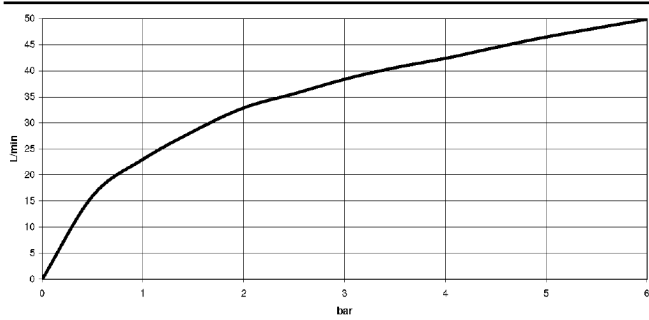

MADISON Angle valve - Brushed Platinum

22 900 361 Product version from 5/1/2024

- rosette Ø 60 mm
- porcelain insert HOT

	Brushed Platinum	22 900 361-06
	Chrome	22 900 361-00
	Platinum	22 900 361-08
	Durabrand (23kt Gold)	22 900 361-09
	Brushed Durabrand (23kt Gold)	22 900 361-28
	Brushed Dark Platinum	22 900 361-99

MADISON Angle valve - Brushed Platinum

22 900 361 Product version from 5/1/2024

mm [inches]

Flow rate chart

MADISON Angle valve - Brushed Platinum

22 900 361 Product version from 5/1/2024

Parts for other finishes can be found here: [Chrome](#)