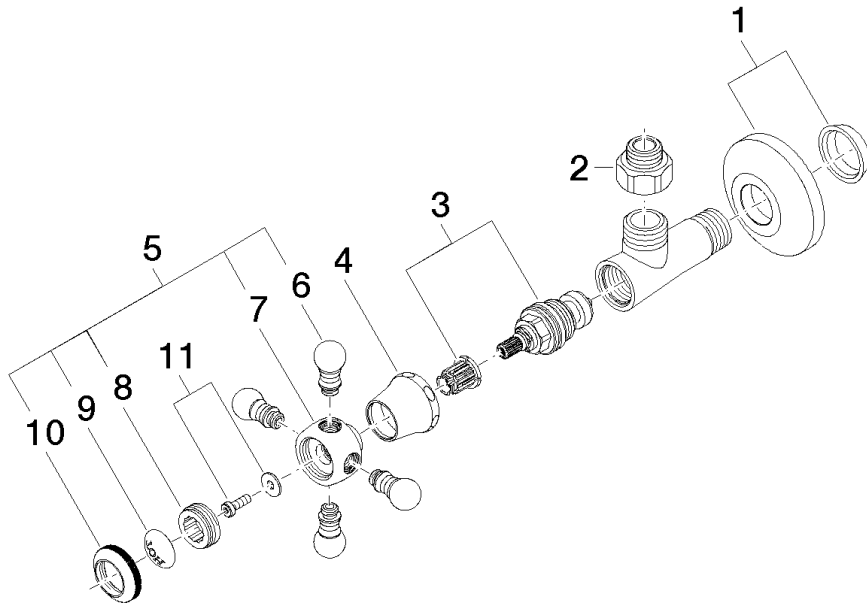

MADISON Angle valve - Brushed Platinum

22 900 361 Product version from 5/1/2024

- rosette Ø 60 mm
- porcelain insert HOT

	Brushed Platinum	22 900 361-06
	Chrome	22 900 361-00
	Platinum	22 900 361-08
	Durabrand (23kt Gold)	22 900 361-09
	Brushed Durabrand (23kt Gold)	22 900 361-28
	Brushed Dark Platinum	22 900 361-99

MADISON Angle valve - Brushed Platinum

22 900 361 Product version from 5/1/2024

mm [inches]

Flow rate chart

MADISON Angle valve - Brushed Platinum

22 900 361 Product version from 5/1/2024

Parts for other finishes can be found here: [Chrome](#)

Spare parts list

No.	Item Number	Name	Quantity used	Delivery time
1	04 27 01 003 00-06	rosette	1	10
2	90 24 03 323 00-06	adaptor	1	10
3	90 90 03 023 01 90	top	1	2
4	09 21 02 055-06	cover	1	10
5	04 20 36 002 07-06	handle (hot)	1	10
6	09 20 36 004-06	handle	1	10
7	09 20 36 002-06	handle	1	10
8	09 20 83 006 90	handle	1	2
9	09 26 01 011 90	accessories	1	2
10	09 20 36 005-06	handle	1	10
11	04 30 30 029 00 90	fixing set	1	2