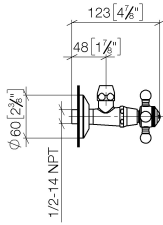

MADISON Angle valve - Brushed Platinum

22 900 361 Product version from 5/1/2024

- rosette Ø 60 mm
- porcelain insert HOT

	Brushed Platinum	22 900 361-06
	Chrome	22 900 361-00
	Platinum	22 900 361-08
	Durabrand (23kt Gold)	22 900 361-09
	Brushed Durabrand (23kt Gold)	22 900 361-28
	Brushed Dark Platinum	22 900 361-99

MADISON Angle valve - Brushed Platinum

22 900 361 Product version from 5/1/2024

mm [inches]

Flow rate chart

MADISON Angle valve - Brushed Platinum

22 900 361 Product version from 5/1/2024

Parts for other finishes can be found here: [Chrome](#)

Spare parts list

No.	Item Number	Name	Quantity used	Delivery time
1	04 27 01 003 00-06	rosette	1	10
2	90 24 03 323 00-06	adaptor	1	10
3	90 90 03 023 01 90	top	1	2
4	09 21 02 055-06	cover	1	10
5	04 20 36 002 07-06	handle (hot)	1	10
6	09 20 36 004-06	handle	1	10
7	09 20 36 002-06	handle	1	10
8	09 20 83 006 90	handle	1	2
9	09 26 01 011 90	accessories	1	2
10	09 20 36 005-06	handle	1	10
11	04 30 30 029 00 90	fixing set	1	2