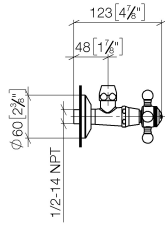

MADISON Angle valve - Brushed Durabronz (23kt Gold)

22 900 361 Product version from 5/1/2024

- rosette Ø 60 mm
- porcelain insert HOT

	Brushed Durabronz (23kt Gold)	22 900 361-28
	Chrome	22 900 361-00
	Brushed Platinum	22 900 361-06
	Platinum	22 900 361-08
	Durabronz (23kt Gold)	22 900 361-09
	Brushed Dark Platinum	22 900 361-99

MADISON Angle valve - Brushed Durabronz (23kt Gold)

22 900 361 Product version from 5/1/2024

mm [inches]

Flow rate chart

MADISON Angle valve - Brushed Durabronz (23kt Gold)

22 900 361 Product version from 5/1/2024

Parts for other finishes can be found here: [Chrome](#)

Spare parts list

No.	Item Number	Name	Quantity used	Delivery time
1	04 27 01 003 00-28	rosette	1	-
Spare part can no longer be ordered, please order the replacement item				
2	90 24 03 323 00-28	adaptor	1	20
3	90 90 03 023 01 90	top	1	2
4	09 21 02 055-28	cover	1	20
5	04 20 36 002 07-28	handle (hot)	1	20
6	09 20 36 004-28	handle	1	20
7	09 20 36 002-28	handle	1	20
8	09 20 83 006 90	handle	1	2
9	09 26 01 011 90	accessories	1	2
10	09 20 36 005-28	handle	1	20
11	04 30 30 029 00 90	fixing set	1	2