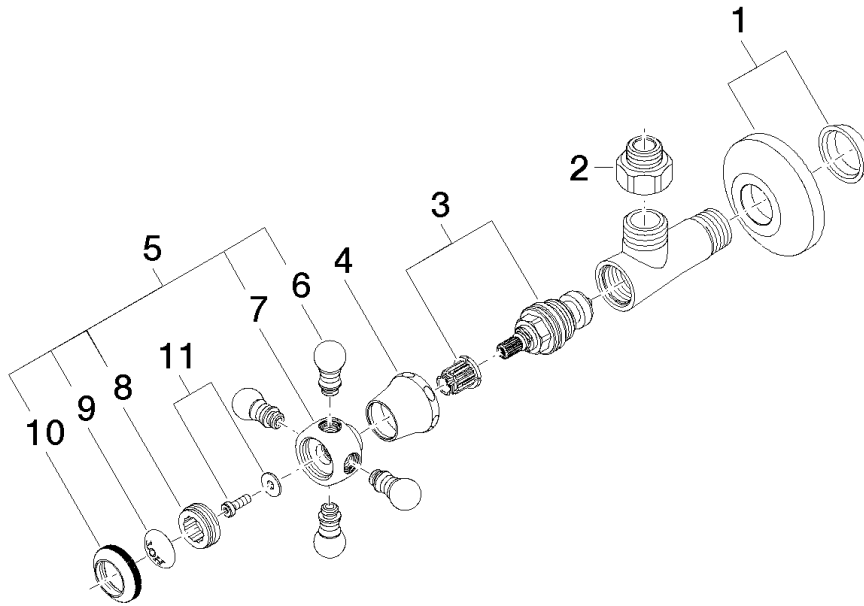

MADISON Angle valve - Brushed Durabronz (23kt Gold)

22 900 361 Product version from 5/1/2024

- rosette Ø 60 mm
- porcelain insert HOT

	Brushed Durabronz (23kt Gold)	22 900 361-28
	Chrome	22 900 361-00
	Brushed Platinum	22 900 361-06
	Platinum	22 900 361-08
	Durabronz (23kt Gold)	22 900 361-09
	Brushed Dark Platinum	22 900 361-99

MADISON Angle valve - Brushed Durabronz (23kt Gold)

22 900 361 Product version from 5/1/2024

mm [inches]

Flow rate chart

MADISON Angle valve - Brushed Durabronz (23kt Gold)

22 900 361 Product version from 5/1/2024

Parts for other finishes can be found here: [Chrome](#)

Spare parts list

No.	Item Number	Name	Quantity used	Delivery time
1	04 27 01 003 00-28	rosette	1	-
Spare part can no longer be ordered, please order the replacement item				
2	90 24 03 323 00-28	adaptor	1	20
3	90 90 03 023 01 90	top	1	2
4	09 21 02 055-28	cover	1	20
5	04 20 36 002 07-28	handle (hot)	1	20
6	09 20 36 004-28	handle	1	20
7	09 20 36 002-28	handle	1	20
8	09 20 83 006 90	handle	1	2
9	09 26 01 011 90	accessories	1	2
10	09 20 36 005-28	handle	1	20
11	04 30 30 029 00 90	fixing set	1	2