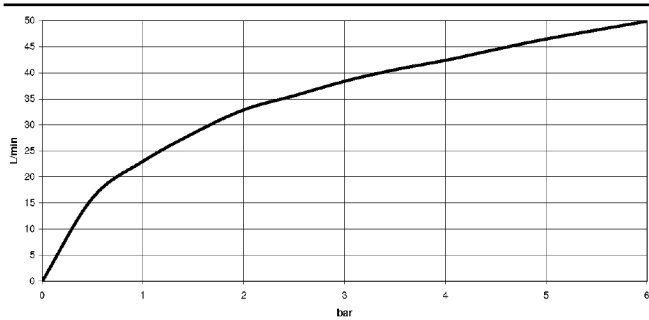

MADISON Angle valve - Brushed Durabronz (23kt Gold)

22 900 361 Product version from 5/1/2024

- rosette Ø 60 mm
- porcelain insert HOT

	Brushed Durabronz (23kt Gold)	22 900 361-28
	Chrome	22 900 361-00
	Brushed Platinum	22 900 361-06
	Platinum	22 900 361-08
	Durabronz (23kt Gold)	22 900 361-09
	Brushed Dark Platinum	22 900 361-99

MADISON Angle valve - Brushed Durabronz (23kt Gold)

22 900 361 Product version from 5/1/2024

mm [inches]

Flow rate chart

MADISON Angle valve - Brushed Durabronz (23kt Gold)

22 900 361 Product version from 5/1/2024