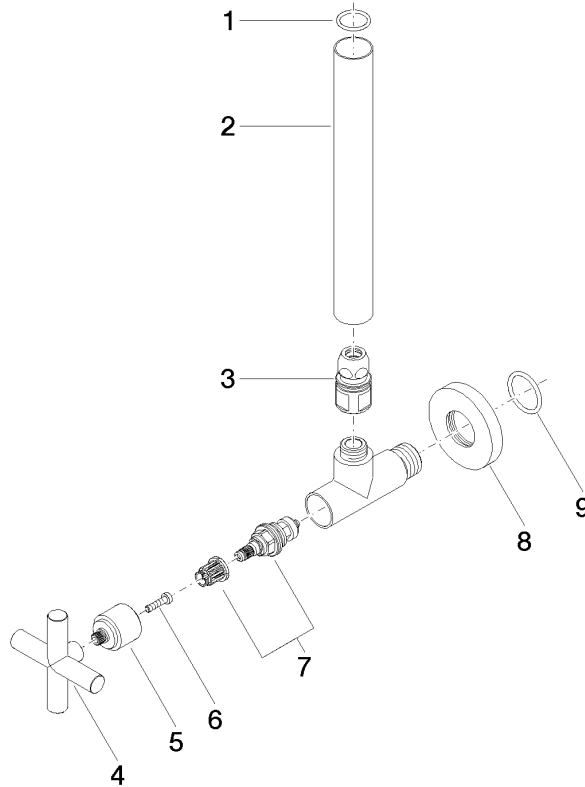

## TARA Angle valve - Champagne (22kt Gold)

22 900 892 Product version from 5/27/2021

- rosette Ø 55 mm
- hose covering 200mm, for shortening

	Champagne (22kt Gold)	22 900 892-47
	Chrome	22 900 892-00
	Brushed Platinum	22 900 892-06
	Platinum	22 900 892-08
	Dark Chrome	22 900 892-19
	Brushed Durabronze (23kt Gold)	22 900 892-28
	Matte Black	22 900 892-33
	Brushed Bronze	22 900 892-42
	Brushed Champagne (22kt Gold)	22 900 892-46
	Brushed Dark Platinum	22 900 892-99

## TARA Angle valve - Champagne (22kt Gold)

22 900 892 Product version from 5/27/2021

mm [inches]

## TARA Angle valve - Champagne (22kt Gold)

22 900 892 Product version from 5/27/2021

Parts for other finishes can be found here: [Chrome](#)

### Spare parts list

No.	Item Number	Name	Quantity used	Delivery time
1	90 14 10 010 00 90	seal	1	2
2	09 28 22 020-47	pipe	1	30
3	90 24 03 276 00 90	conversion kit	1	2
4	09 20 89 010-47	handle	1	60
5	09 12 12 041-47	base	1	30
6	09 30 30 069 90	screw	1	2
7	90 90 03 006 00 90	top	1	2
8	09 27 22 015-47	rosette	1	30
9	09 14 10 093 90	seal	1	2