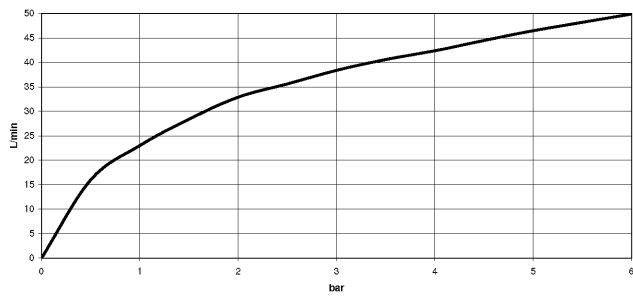

## TARA Angle valve - Champagne (22kt Gold)

22 900 892 Product version from 5/27/2021

- rosette Ø 55 mm
- hose covering 200mm, for shortening

	Champagne (22kt Gold)	22 900 892-47
	Chrome	22 900 892-00
	Brushed Platinum	22 900 892-06
	Platinum	22 900 892-08
	Dark Chrome	22 900 892-19
	Brushed Durabronze (23kt Gold)	22 900 892-28
	Matte Black	22 900 892-33
	Brushed Bronze	22 900 892-42
	Brushed Champagne (22kt Gold)	22 900 892-46
	Brushed Dark Platinum	22 900 892-99

## TARA Angle valve - Champagne (22kt Gold)

22 900 892 Product version from 5/27/2021

mm [inches]

### Flow rate chart