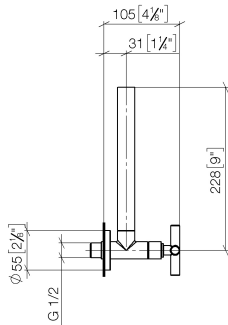

## TARA Angle valve - Champagne (22kt Gold)

22 900 892 Product version from 5/27/2021

- rosette Ø 55 mm
- hose covering 200mm, for shortening

	Champagne (22kt Gold)	22 900 892-47
	Chrome	22 900 892-00
	Brushed Platinum	22 900 892-06
	Platinum	22 900 892-08
	Dark Chrome	22 900 892-19
	Brushed Durabronze (23kt Gold)	22 900 892-28
	Matte Black	22 900 892-33
	Brushed Bronze	22 900 892-42
	Brushed Champagne (22kt Gold)	22 900 892-46
	Brushed Dark Platinum	22 900 892-99

## TARA Angle valve - Champagne (22kt Gold)

22 900 892 Product version from 5/27/2021

mm [inches]

### Flow rate chart

### Spare parts list

No.	Item Number	Name	Quantity used	Delivery time
1	90 14 10 010 00 90	seal	1	2
2	09 28 22 020-47	pipe	1	30
3	90 24 03 276 00 90	conversion kit	1	2
4	09 20 89 010-47	handle	1	60
5	09 12 12 041-47	base	1	30
6	09 30 30 069 90	screw	1	2
7	90 90 03 006 00 90	top	1	2
8	09 27 22 015-47	rosette	1	30
9	09 14 10 093 90	seal	1	2