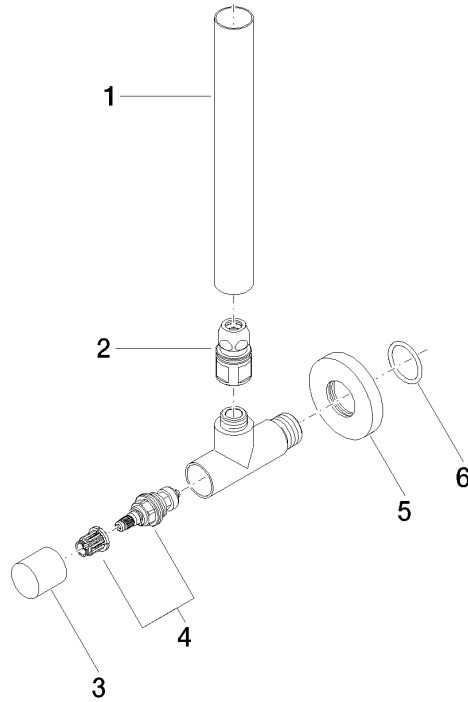

Angle valve - Chrome

LULU

22 901 979 Product version from 5/27/2021

- rosette Ø 55 mm
- hose covering 200mm, for shortening
- WRAS

Fits: LULU, LISSÉ, VAIA, META

	Chrome	22 901 979-00
	Brushed Platinum	22 901 979-06
	Platinum	22 901 979-08
	Durabress (23kt Gold)	22 901 979-09
	Dark Chrome	22 901 979-19
	Brushed Durabress (23kt Gold)	22 901 979-28
	Matte Black	22 901 979-33
	Brushed Champagne (22kt Gold)	22 901 979-46
	Champagne (22kt Gold)	22 901 979-47
	Brushed Chrome	22 901 979-93
	Brushed Dark Platinum	22 901 979-99

22 901 979 Product version from 5/27/2021

mm [inches]

Flow rate chart

Codes & Standards

Scottish Water
Byelaws

UK Water Supply
Regulations

Angle valve - Chrome

LULU

22 901 979 Product version from 5/27/2021

Certificates

WRAS_2205

22 901 979 Product version from 5/27/2021

Parts for other finishes can be found here: Brushed Platinum

Spare parts list

No.	Item Number	Name	Quantity used	Delivery time
1	09 28 22 020-00	pipe	1	10
2	90 24 03 276 00 90	conversion kit	1	2
3	09 20 22 001-00	handle	1	10
4	90 90 03 006 00 90	top	1	2
5	09 27 22 015-00	rosette	1	10
6	09 14 10 093 90	seal	1	2