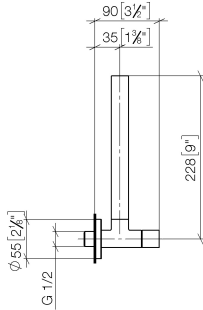

Angle valve - Chrome

LULU

22 901 979 Product version from 5/27/2021

- rosette Ø 55 mm
- hose covering 200mm, for shortening
- WRAS

Fits: LULU, LISSÉ, VAIA, META

	Chrome	22 901 979-00
	Brushed Platinum	22 901 979-06
	Platinum	22 901 979-08
	Durabress (23kt Gold)	22 901 979-09
	Dark Chrome	22 901 979-19
	Brushed Durabress (23kt Gold)	22 901 979-28
	Matte Black	22 901 979-33
	Brushed Champagne (22kt Gold)	22 901 979-46
	Champagne (22kt Gold)	22 901 979-47
	Brushed Chrome	22 901 979-93
	Brushed Dark Platinum	22 901 979-99

22 901 979 Product version from 5/27/2021

mm [inches]

Flow rate chart

Codes & Standards

Scottish Water
Byelaws

UK Water Supply
Regulations

Angle valve - Chrome

LULU

22 901 979 Product version from 5/27/2021

Certificates

WRAS_2205

22 901 979 Product version from 5/27/2021

Parts for other finishes can be found here: Brushed Platinum

Spare parts list

No.	Item Number	Name	Quantity used	Delivery time
1	09 28 22 020-00	pipe	1	10
2	90 24 03 276 00 90	conversion kit	1	2
3	09 20 22 001-00	handle	1	10
4	90 90 03 006 00 90	top	1	2
5	09 27 22 015-00	rosette	1	10
6	09 14 10 093 90	seal	1	2