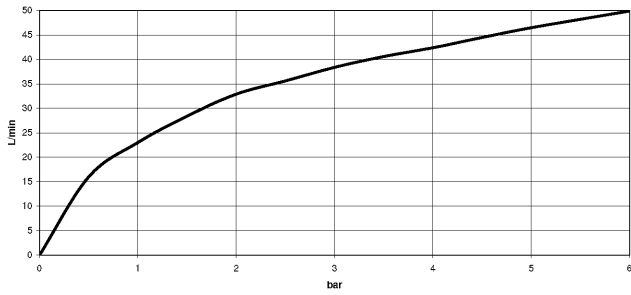

Angle valve - Chrome

LULU

22 901 979 Product version from 5/27/2021

- rosette Ø 55 mm
- hose covering 200mm, for shortening
- WRAS

Fits: LULU, LISSÉ, VAIA, META

	Chrome	22 901 979-00
	Brushed Platinum	22 901 979-06
	Platinum	22 901 979-08
	Durabress (23kt Gold)	22 901 979-09
	Dark Chrome	22 901 979-19
	Brushed Durabress (23kt Gold)	22 901 979-28
	Matte Black	22 901 979-33
	Brushed Champagne (22kt Gold)	22 901 979-46
	Champagne (22kt Gold)	22 901 979-47
	Brushed Chrome	22 901 979-93
	Brushed Dark Platinum	22 901 979-99

22 901 979 Product version from 5/27/2021

mm [inches]

Flow rate chart

Codes & Standards

Scottish Water
Byelaws

UK Water Supply
Regulations

Angle valve - Chrome

LULU