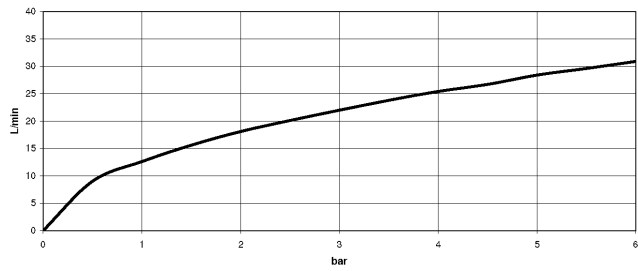

Flow rate chart

Codes & Standards

DIN 4109

EN 1717

ISO 3822

Scottish Water
Byelaws

UK Water Supply
Regulations

Ü-Zeichen