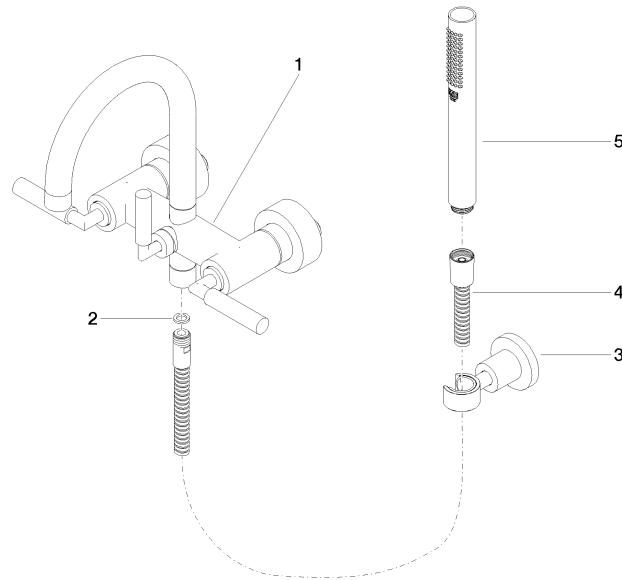

## TARA Bath mixer for wall mounting with hand shower set - Chrome

25 133 882 Product version from 5/27/2021

- spout: circular, air-enriched flow
- max. flow 22 l/min at 3 bar flow pressure
- Hand shower: COMPACT RAIN, max. flow rate 6.8 l/min (at 3 bar)
- complete hand shower set with anti-scale system
- 240mm projection
- rotary diverter for bath/shower
- slide-on rosettes Ø 65 mm
- rosette for shower holder Ø 50mm
- 1/2" connection
- gauge 150 mm - 15 mm
- metal shower hose 1250mm with integrated anti-twist protection
- WRAS

**TARA Bath mixer for wall mounting with hand shower set - Chrome**

25 133 882 Product version from 5/27/2021

**Flow rate chart**

**Codes & Standards**

DIN 4109

EN 1717

ISO 3822

Scottish Water  
Byelaws

## TARA Bath mixer for wall mounting with hand shower set - Chrome

---

25 133 882 Product version from 5/27/2021

### Spare parts list

No.	Item Number	Name	Quantity used	Delivery time
1	25 100 892-00	TARA Bath mixer for wall mounting - Chrome	1	-
Spare part can no longer be ordered, please order the replacement item				
2	90 14 20 026 00 90	seal	1	2
3	28 050 892-00	TARA Wall bracket - Chrome	1	10
4	90 30 02 072 00-00	Metal shower hose 1/2" x 3/8" x 1250 mm - Chrome	1	10
5	90 12 11 140 41-00	shower	1	10