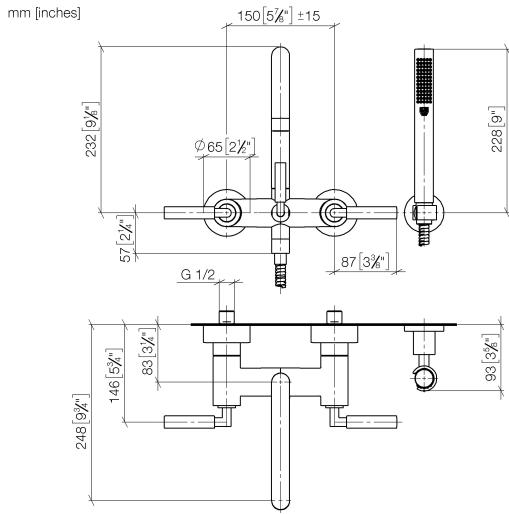

## TARA Bath mixer for wall mounting with hand shower set - Chrome

25 133 882 Product version from 5/27/2021

- spout: circular, air-enriched flow
- max. flow 22 l/min at 3 bar flow pressure
- Hand shower: COMPACT RAIN, max. flow rate 6.8 l/min (at 3 bar)
- complete hand shower set with anti-scale system
- 240mm projection
- rotary diverter for bath/shower
- slide-on rosettes Ø 65 mm
- rosette for shower holder Ø 50mm
- 1/2" connection
- gauge 150 mm - 15 mm
- metal shower hose 1250mm with integrated anti-twist protection
- WRAS

**TARA Bath mixer for wall mounting with hand shower set - Chrome**

25 133 882 Product version from 5/27/2021

**Flow rate chart**

**Codes & Standards**

DIN 4109

EN 1717

ISO 3822

Scottish Water  
Byelaws

## TARA Bath mixer for wall mounting with hand shower set - Chrome

---

25 133 882 Product version from 5/27/2021

### Spare parts list

No.	Item Number	Name	Quantity used	Delivery time
1	25 100 892-00	TARA Bath mixer for wall mounting - Chrome	1	-
Spare part can no longer be ordered, please order the replacement item				
2	90 14 20 026 00 90	seal	1	2
3	28 050 892-00	TARA Wall bracket - Chrome	1	10
4	90 30 02 072 00-00	Metal shower hose 1/2" x 3/8" x 1250 mm - Chrome	1	10
5	90 12 11 140 41-00	shower	1	10