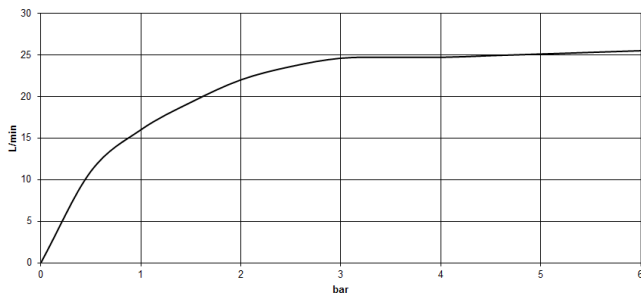

CL.1 Single-lever bath mixer with stand pipe for free-standing assembly with hand shower set - Champagne (22kt Gold)

CL.1

25 863 705

- 238mm projection
- rectangular spray pattern with 55 individual jets
- max. spout flow rate 24.6 l/min
- Hand shower: COMPACT RAIN, max. flow rate 6.8 l/min (at 3 bar)
- bar-type hand shower with anti-scale system
- wall bracket
- automatic bath/shower diverter
- total height 935 - 1005 mm
- stand pipe height 598 - 668 mm
- height up to aerator 852 – 922 mm
- push-on rosette 131 x 131 mm
- metal shower hose 1250mm with integrated anti-twist protection

CL.1

25 863 705

mm [inches]

Flow rate chart

Codes & Standards

EN 1717

CL.1 Single-lever bath mixer with stand pipe for free-standing assembly with hand shower set - Champagne (22kt Gold)

CL.1