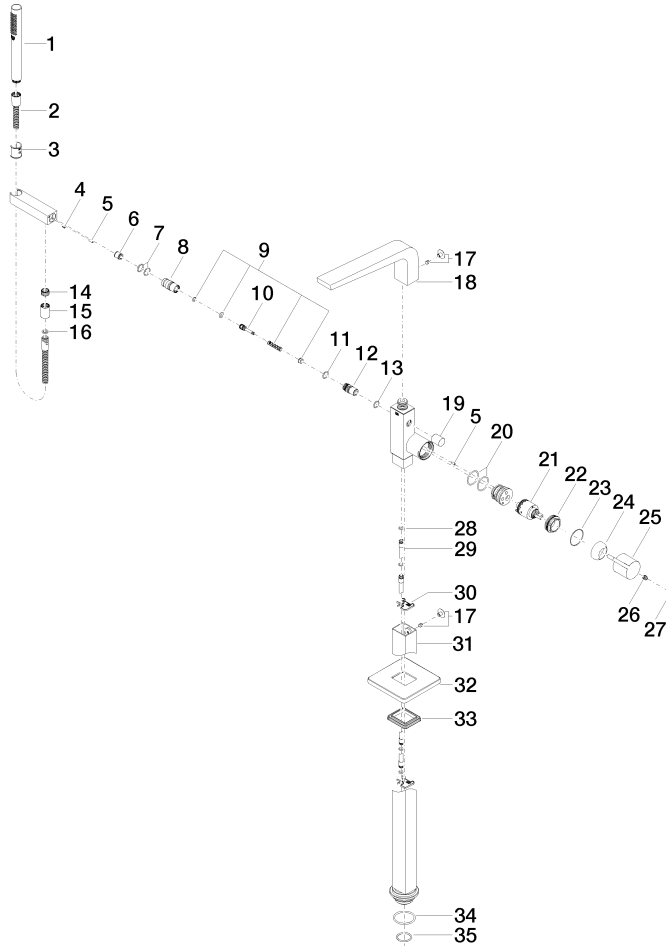

CL.1 Single-lever bath mixer with stand pipe for free-standing assembly with hand shower set - Champagne (22kt Gold)

CL.1

25 863 705

- 238mm projection
- rectangular spray pattern with 55 individual jets
- max. spout flow rate 24.6 l/min
- Hand shower: COMPACT RAIN, max. flow rate 6.8 l/min (at 3 bar)
- bar-type hand shower with anti-scale system
- wall bracket
- automatic bath/shower diverter
- total height 935 - 1005 mm
- stand pipe height 598 - 668 mm
- height up to aerator 852 – 922 mm
- push-on rosette 131 x 131 mm
- metal shower hose 1250mm with integrated anti-twist protection

CL.1

25 863 705

mm [inches]

Flow rate chart

Codes & Standards

EN 1717

CL.1 Single-lever bath mixer with stand pipe for free-standing assembly with hand shower set - Champagne (22kt Gold)

CL.1

25 863 705

Certificates

Belgaqua_24-003-2

CL.1 Single-lever bath mixer with stand pipe for free-standing assembly with hand shower set - Champagne (22kt Gold)

CL.1

25 863 705

Product version from 7/1/2023

Parts for other finishes can be found here: [Chrome](#)

CL.1 Single-lever bath mixer with stand pipe for free-standing assembly with hand shower set - Champagne (22kt Gold)

CL.1

25 863 705

Spare parts list

Product version from 7/1/2023

No.	Item Number	Name	Quantity used	Delivery time
	90 12 11 140 30-47	shower	43	30