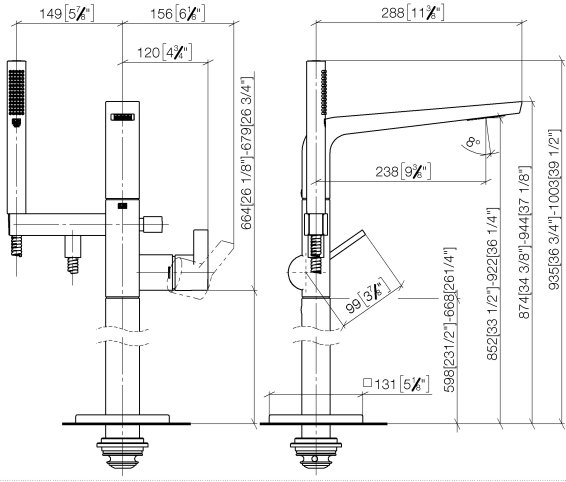

CL.1 Single-lever bath mixer with stand pipe for free-standing assembly with hand shower set - Champagne (22kt Gold)

CL.1

25 863 705

- 238mm projection
- rectangular spray pattern with 55 individual jets
- max. spout flow rate 24.6 l/min
- Hand shower: COMPACT RAIN, max. flow rate 6.8 l/min (at 3 bar)
- bar-type hand shower with anti-scale system
- wall bracket
- automatic bath/shower diverter
- total height 935 - 1005 mm
- stand pipe height 598 - 668 mm
- height up to aerator 852 – 922 mm
- push-on rosette 131 x 131 mm
- metal shower hose 1250mm with integrated anti-twist protection

	Champagne (22kt Gold)	25 863 705-47
	Chrome	25 863 705-00
	Brushed Platinum	25 863 705-06
	Dark Chrome	25 863 705-19
	Brushed Champagne (22kt Gold)	25 863 705-46
	Brushed Dark Platinum	25 863 705-99

CL.1 Single-lever bath mixer with stand pipe for free-standing assembly with hand shower set - Champagne (22kt Gold)

CL.1

25 863 705

mm [inches]

Flow rate chart

Codes & Standards

EN 1717

CL.1 Single-lever bath mixer with stand pipe for free-standing assembly with hand shower set - Champagne (22kt Gold)

CL.1

25 863 705

Certificates

Belgaqua_24-003-2

CL.1 Single-lever bath mixer with stand pipe for free-standing assembly with hand shower set - Champagne (22kt Gold)

CL.1

25 863 705

Product version from 7/1/2023

Parts for other finishes can be found here: [Chrome](#)