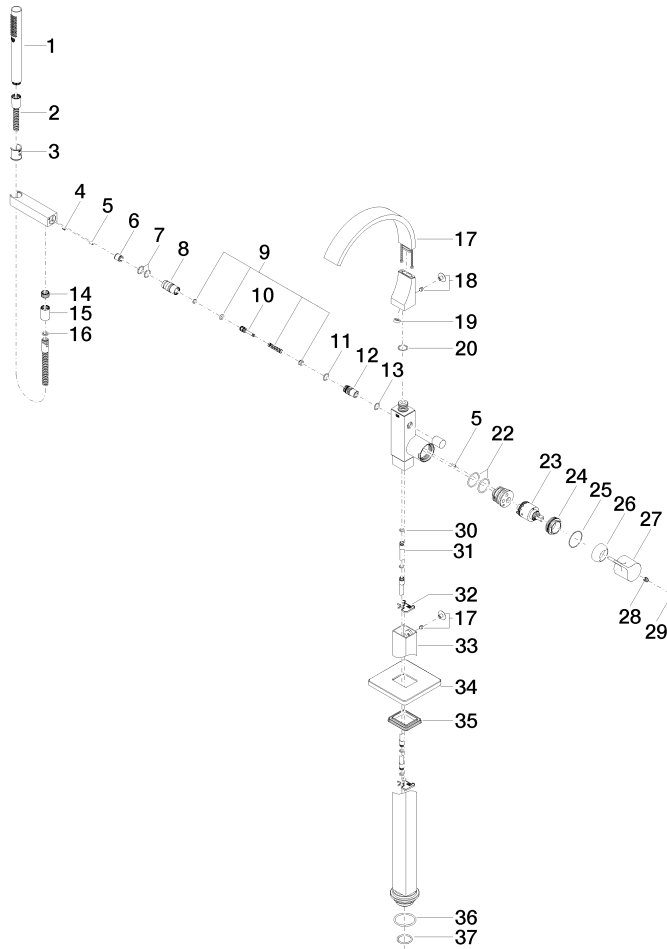

CYO Single-lever bath mixer with stand pipe for free-standing assembly with hand shower set - Brushed Durabronz (23kt Gold)

CYO

25 863 811

- 253mm projection
- rectangular, air-enriched flow
- max. spout flow rate 26.5 l/min
- Hand shower: COMPACT RAIN, max. flow rate 6.8 l/min (at 3 bar)
- bar-type hand shower with anti-scale system
- wall bracket
- automatic bath/shower diverter
- total height 980 - 1050 mm
- stand pipe height 598 - 668 mm
- height up to aerator 903 – 973 mm
- push-on rosette 131 x 131 mm
- metal shower hose 1250mm with integrated anti-twist protection
- WRAS 2201043

CYO Single-lever bath mixer with stand pipe for free-standing assembly with hand shower set - Brushed Durabron (23kt Gold)

CYO

25 863 811

Spare parts list

No.	Item Number	Name	Quantity used	Delivery time
1	90 12 11 140 30-28	shower	1	20
2	90 30 02 072 00-28	Metal shower hose 1/2" x 3/8" x 1250 mm - Brushed Durabron (23kt Gold)	1	20
3	09 18 40 118 90	sleeve	1	2
4	09 31 11 058 90	pin	1	2
5	09 31 11 040 90	pin	3	2
6	90 23 01 141 00 90	back-flow preventer	1	2
7	90 14 10 010 00 90	seal	2	2
8	09 24 03 130-00	nipple	1	10
9	90 16 02 023 00 90	spring	1	2
10	09 31 09 094 20-28	pull-rod	1	60
11	90 14 10 055 00 90	seal	1	2
12	09 21 34 080-28	nipple	1	60
13	90 14 10 033 00 90	seal	1	2
14	09 24 03 069 90	nipple	1	2
15	90 21 02 069 00-28	cover	1	20
16	90 14 20 026 00 90	seal	1	2
17	90 11 70 011 00-28	spout	1	20
18	04 31 20 034 00 90	plug	2	2
19	09 23 01 057 90	flow reducer	1	2
20	09 14 10 031 90	seal	2	2
21	09 14 10 148 90	seal	1	2
22	90 15 05 039 00 90	cartridge	1	2
23	09 24 04 298 90	nut	1	2
24	09 14 10 037 90	seal	1	2
25	09 28 30 036-28	cover	1	20
26	09 20 80 022-28	handle	1	20
27	90 31 11 030 00 90	pin	1	2
28	90 31 20 087 00-28	plug	1	20
29	09 14 10 139 90	seal	4	2
30	04 28 22 025 00 90	connection	2	2
31	09 20 93 051 90	holder	2	2
32	04 28 22 024 00-28	pipe	1	60
33	09 27 71 011-28	rosette	1	60
34	09 14 03 107 90	seal	1	2
35	09 14 10 084 90	seal	1	2
36	09 14 10 018 90	seal	1	2