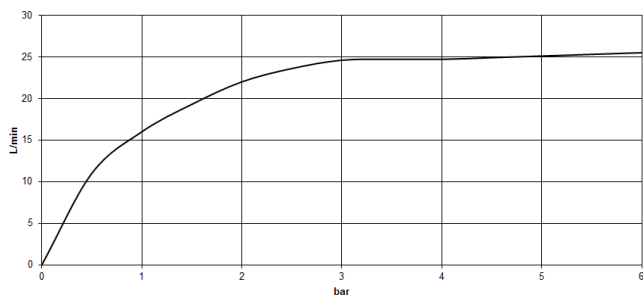

CYO Single-lever bath mixer with stand pipe for free-standing assembly with hand shower set - Brushed Durabronz (23kt Gold)

CYO

25 863 811

- 253mm projection
- rectangular, air-enriched flow
- max. spout flow rate 26.5 l/min
- Hand shower: COMPACT RAIN, max. flow rate 6.8 l/min (at 3 bar)
- bar-type hand shower with anti-scale system
- wall bracket
- automatic bath/shower diverter
- total height 980 - 1050 mm
- stand pipe height 598 - 668 mm
- height up to aerator 903 – 973 mm
- push-on rosette 131 x 131 mm
- metal shower hose 1250mm with integrated anti-twist protection
- WRAS 2201043

	Brushed Durabronz (23kt Gold)	25 863 811-28
	Chrome	25 863 811-00
	Brushed Platinum	25 863 811-06
	Dark Chrome	25 863 811-19
	Brushed Dark Platinum	25 863 811-99

Flow rate chart

Certificates

LGA_38119.

WRAS_2201043.