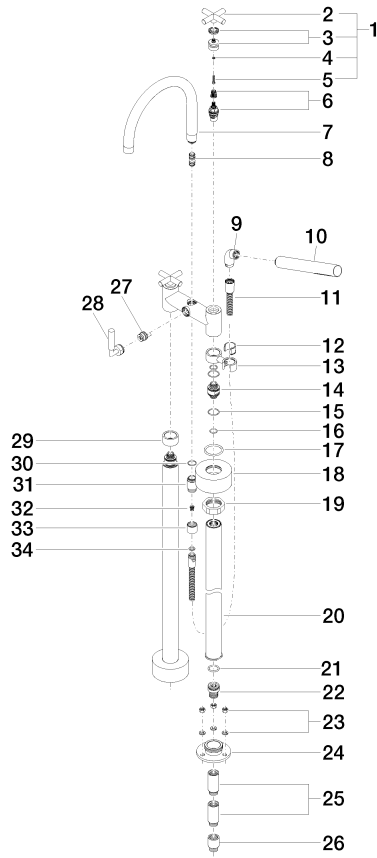

TARA Two-hole bath mixer for free-standing assembly with hand shower set -
Brushed Champagne (22kt Gold)

TARA

25 943 892

- 220mm projection
 - pivotable spout 180°
 - Hand shower: COMPACT RAIN, max. flow rate 6.8 l/min (at 3 bar)
 - spout: circular, air-enriched flow
 - hand shower with anti-scale system
 - rotary diverter for bath/shower
 - total height 920 mm
 - stand pipes height 628 mm
 - height up to aerator 765 mm
 - slide-on rosettes Ø 90 mm
 - gauge 150 mm
 - metal shower hose 1250mm with integrated anti-twist protection
 - pivotable shower holder on the right foot
 - max. flow 22 l/min at 3 bar flow pressure
 - WRAS 2212005
- Intrinsic protection against back flow.**

TARA

25 943 892
mm [inches]

Flow rate chart

Codes & Standards

Scottish Water
Byelaws

UK Water Supply
Regulations

TARA Two-hole bath mixer for free-standing assembly with hand shower set -
Brushed Champagne (22kt Gold)

TARA

25 943 892

Certificates

WRAS_2212

TARA Two-hole bath mixer for free-standing assembly with hand shower set -
Brushed Champagne (22kt Gold)

TARA

25 943 892

Product version from 5/27/2021

TARA Two-hole bath mixer for free-standing assembly with hand shower set -
Brushed Champagne (22kt Gold)

TARA

25 943 892

Spare parts list

Product version from 5/27/2021

No.	Item Number	Name	Quantity used	Delivery time
	90 20 89 010 10-46	handle	63	30