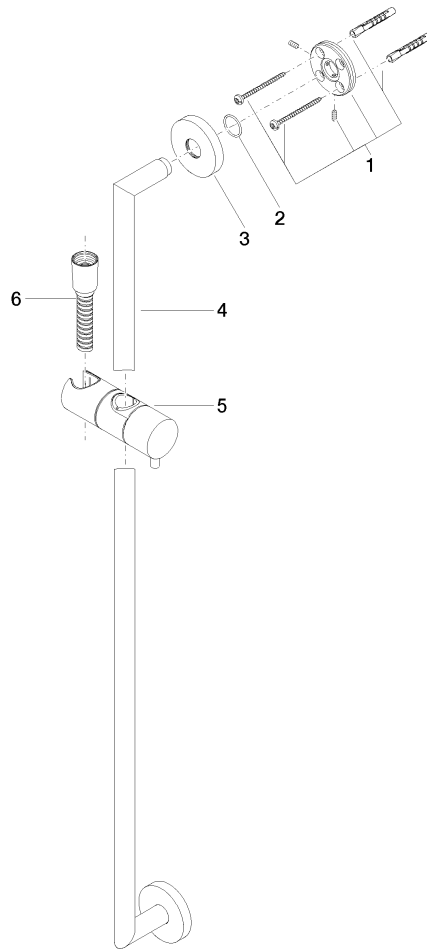

**Shower set without hand shower - Chrome**

TARA

26 413 625

Fits: TARA, META

- slide bar
- Pipe diameter 18 mm
- rosette Ø 55 mm
- gauge 800 mm
- metal shower hose 1750mm with integrated anti-twist protection
- shower hose connector 3/8"

**Recommended miscellaneous**

	<b>Concealed wall elbow -</b> •max. recess depth 163 mm •min. recess depth 90 mm	35 085 970 00
--	--	---------------

**Required miscellaneous**

	<b>Hand shower - Chrome</b>	28 016 979-00
--	-----------------------------	---------------

**Required miscellaneous**

	<b>Hand shower - Chrome</b>	28 018 979-00
--	-----------------------------	---------------

26 413 625

mm [inches]

Certificates

WRAS\_2009048. ACS\_20 ACC LY 738. IAPMO\_4976 (4).

26 413 625

Spare parts list

No.	Item Number	Name	Quantity used	Delivery time
1	05 17 62 500 00 90	fixing set	2	2
2	90 14 10 032 00 90	seal	2	2
3	08 27 62 500-00	rosette	2	10
4	05 28 22 590 01-00	bar	1	10
5	12 580 970-00	Slide unit - Chrome	1	10
6	28 322 970-00	Metal shower hose 1/2" x 3/8" x 1750 mm - Chrome	1	2