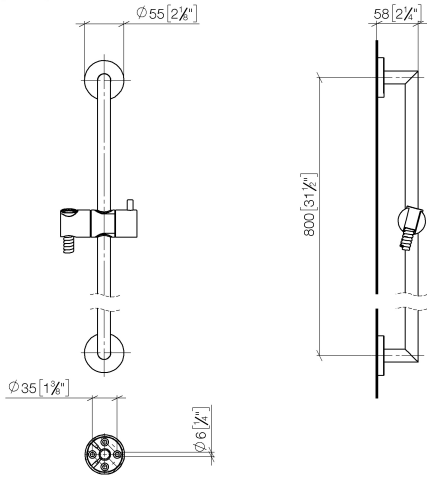

**Shower set without hand shower - Chrome**

TARA

26 413 625

Fits: TARA, META

- slide bar
- Pipe diameter 18 mm
- rosette Ø 55 mm
- gauge 800 mm
- metal shower hose 1750mm with integrated anti-twist protection
- shower hose connector 3/8"

**Required miscellaneous**

	<b>Hand shower - Chrome</b>	28 018 979-00
--	-----------------------------	---------------

26 413 625

mm [inches]

Certificates

WRAS\_2009048. ACS\_20 ACC LY 738. IAPMO\_4976 (4).

26 413 625

Spare parts list

No.	Item Number	Name	Quantity used	Delivery time
1	05 17 62 500 00 90	fixing set	2	2
2	90 14 10 032 00 90	seal	2	2
3	08 27 62 500-00	rosette	2	10
4	05 28 22 590 01-00	bar	1	10
5	12 580 970-00	Slide unit - Chrome	1	10
6	28 322 970-00	Metal shower hose 1/2" x 3/8" x 1750 mm - Chrome	1	2