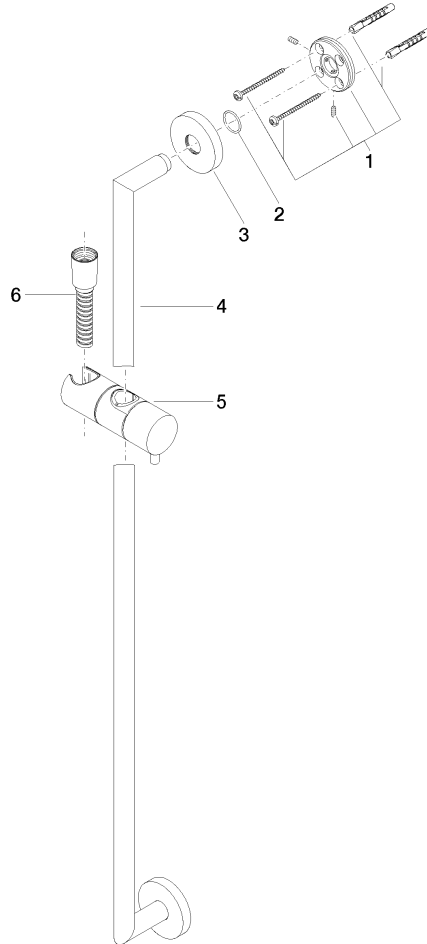

26 413 625

Fits: TARA, META

- slide bar
- Pipe diameter 18 mm
- rosette Ø 55 mm
- gauge 800 mm
- metal shower hose 1750mm with integrated anti-twist protection
- shower hose connector 3/8"
- WRAS 2009048

Required miscellaneous

	SERIES-VARIOUS Hand shower FlowReduce - Platinum	28 027 979-08 0010
---	---	-----------------------

26 413 625

mm [inches]

Codes & Standards

ASME A112.18.1

cUPC

Scottish Water
Byelaws

Parts for other
finishes can be found
here: [Chrome](#)

Shower set without hand shower - Platinum

TARA

26 413 625

Spare parts list

Product version from 10/1/2023

No.	Item Number	Name	Quantity used	Delivery time
	05 17 62 500 00 90	fixing set	9	2