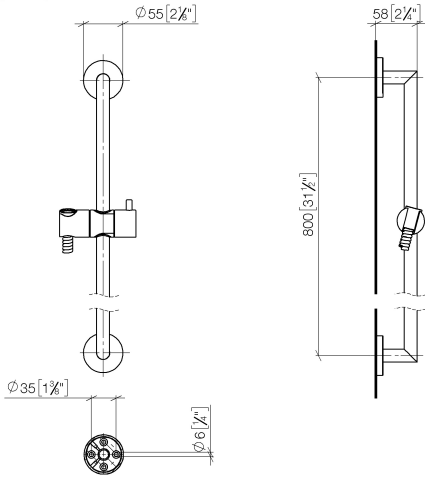

26 413 625

Fits: TARA, META

- slide bar
- Pipe diameter 18 mm
- rosette Ø 55 mm
- gauge 800 mm
- metal shower hose 1750mm with integrated anti-twist protection
- shower hose connector 3/8"
- WRAS 2009048

Required miscellaneous

	SERIES-VARIOUS Hand shower FlowReduce - Platinum	28 027 979-08 0010
---	---	-----------------------

26 413 625

mm [inches]

Codes & Standards

ASME A112.18.1

cUPC

Scottish Water
Byelaws