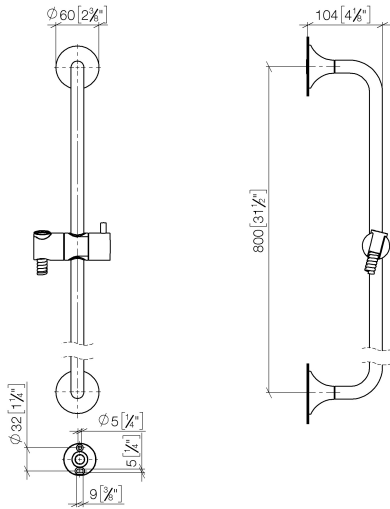

VAIA Shower set without hand shower - Chrome

26 413 809

- slide bar
- rosette Ø 60 mm
- gauge 800 mm
- metal shower hose 1700mm with integrated anti-twist protection
- shower hose connector 3/8"
- Pipe diameter 18 mm
- WRAS

Required miscellaneous

	Hand shower FlowReduce - Chrome	28 018 979-00 0010
---	--	-----------------------

Required miscellaneous

	SERIES-VARIOUS Hand shower FlowReduce - Chrome	28 027 979-00 0010
---	---	-----------------------

VAIA Shower set without hand shower - Chrome

26 413 809

mm [inches]

Codes & Standards

ASME A112.18.1

cUPC

Scottish Water
Byelaws

UK Water Supply
Regulations

No.	Item Number	Name	Quantity used	Delivery time
1	05 30 31 025 00 90	fixing set	2	2
2	90 17 20 759 00 90	disc	2	2
3	12 580 970-00	Slide unit - Chrome	1	10
4	28 322 970-00	Metal shower hose 1/2" x 3/8" x 1750 mm - Chrome	1	2