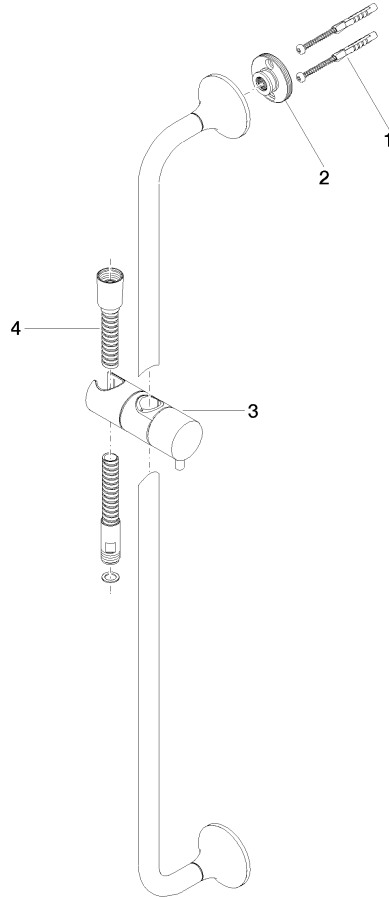

VAIA Shower set without hand shower - Chrome

26 413 809

- slide bar
- rosette Ø 60 mm
- gauge 800 mm
- metal shower hose 1700mm with integrated anti-twist protection
- shower hose connector 3/8"
- Pipe diameter 18 mm
- WRAS

VAIA Shower set without hand shower - Chrome

26 413 809

mm [inches]

Codes & Standards

ASME A112.18.1

cUPC

Scottish Water
Byelaws

UK Water Supply
Regulations

XP P 41-280

Certificates

WRAS_2009

ACS_20 ACC LY

IAPMO_4976

VAIA Shower set without hand shower - Chrome

26 413 809

Spare parts list

No.	Item Number	Name	Quantity used	Delivery time
1	05 30 31 025 00 90	fixing set	2	2
2	90 17 20 759 00 90	disc	2	2
3	12 580 970-00	Slide unit - Chrome	1	10
4	28 322 970-00	Metal shower hose 1/2" x 3/8" x 1750 mm - Chrome	1	2