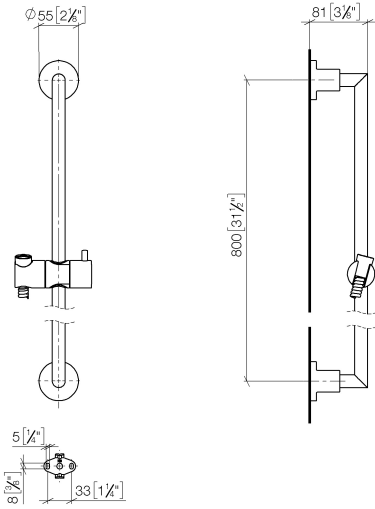

26 413 892

- slide bar
- Pipe diameter 18 mm
- rosettes Ø 55 mm
- gauge 800 mm
- metal shower hose 1750mm with integrated anti-twist protection
- shower hose connector 3/8"
- WRAS 2009048

This article does not include a hand shower!

	Champagne (22kt Gold)	26 413 892-47
	Chrome	26 413 892-00
	Brushed Platinum	26 413 892-06
	Platinum	26 413 892-08
	Dark Chrome	26 413 892-19
	Brushed Durabronze (23kt Gold)	26 413 892-28
	Matte Black	26 413 892-33
	Brushed Bronze	26 413 892-42
	Brushed Champagne (22kt Gold)	26 413 892-46
	Brushed Chrome	26 413 892-93
	Brushed Dark Platinum	26 413 892-99

26 413 892

mm [inches]

26 413 892

Product version from 4/1/2024

Parts for other
finishes can be found
here: [Chrome](#)

TARA Shower set without hand shower - Champagne (22kt Gold)

TARA

26 413 892

Spare parts list

Product version from 4/1/2024

No.	Item Number	Name	Quantity used	Delivery time
	05 17 20 739 00 90	fixing set	13	2