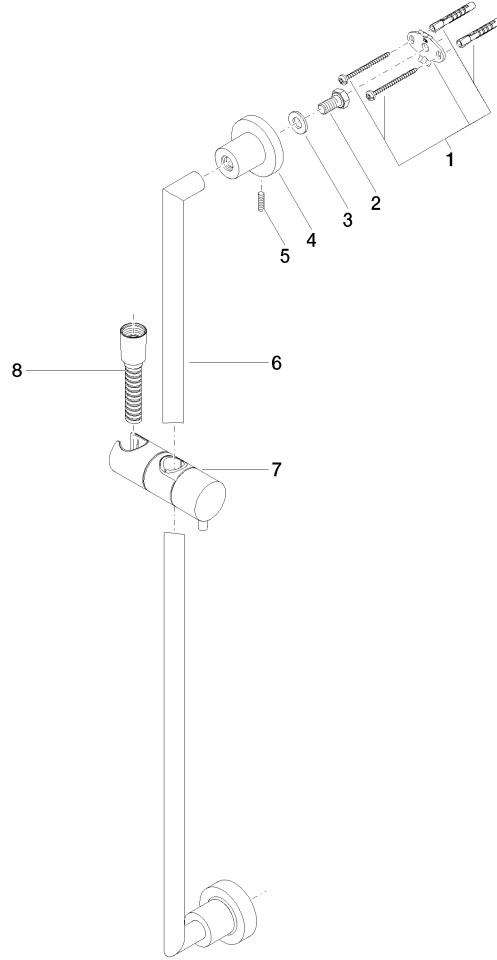

26 413 892

- slide bar
- Pipe diameter 18 mm
- rosettes Ø 55 mm
- gauge 800 mm
- metal shower hose 1750mm with integrated anti-twist protection
- shower hose connector 3/8"
- WRAS 2009048

This article does not include a hand shower!

	Champagne (22kt Gold)	26 413 892-47
	Chrome	26 413 892-00
	Brushed Platinum	26 413 892-06
	Platinum	26 413 892-08
	Dark Chrome	26 413 892-19
	Brushed Durabronze (23kt Gold)	26 413 892-28
	Matte Black	26 413 892-33
	Brushed Bronze	26 413 892-42
	Brushed Champagne (22kt Gold)	26 413 892-46
	Brushed Chrome	26 413 892-93
	Brushed Dark Platinum	26 413 892-99

26 413 892

mm [inches]

26 413 892

Product version from 4/1/2024

Parts for other
finishes can be found
here: [Chrome](#)

TARA Shower set without hand shower - Champagne (22kt Gold)

TARA

26 413 892

Spare parts list

Product version from 4/1/2024

No.	Item Number	Name	Quantity used	Delivery time
	05 17 20 739 00 90	fixing set	13	2