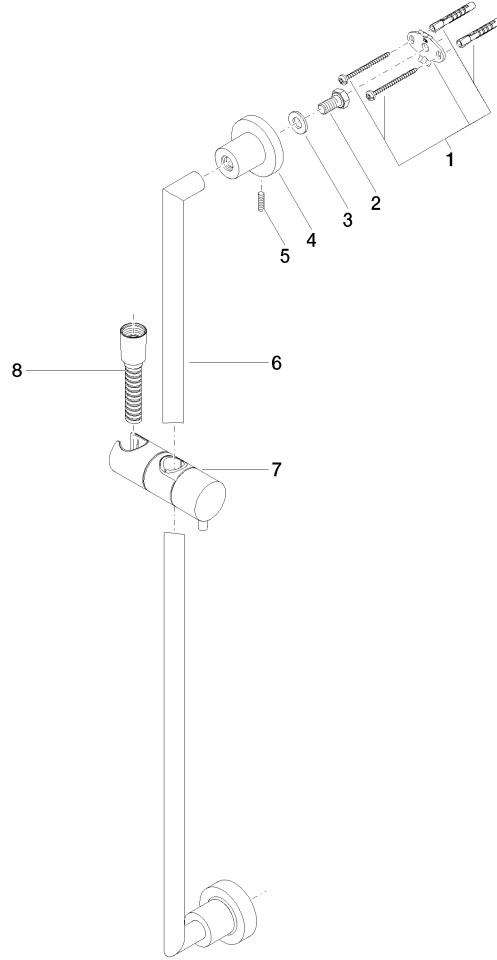

26 413 892

- slide bar
- Pipe diameter 18 mm
- rosettes Ø 55 mm
- gauge 800 mm
- metal shower hose 1750mm with integrated anti-twist protection
- shower hose connector 3/8"
- WRAS 2009048

This article does not include a hand shower!

IAPMO\_4976

WRAS\_2009

ACS\_20 ACC LY

26 413 892

**Product version from 4/1/2024**

Parts for other  
finishes can be found  
here: [Chrome](#)

TARA Shower set without hand shower - Brushed Chrome

TARA

26 413 892

**Spare parts list**

**Product version from 4/1/2024**

No.	Item Number	Name	Quantity used	Delivery time
	05 17 20 739 00 90	fixing set	13	2