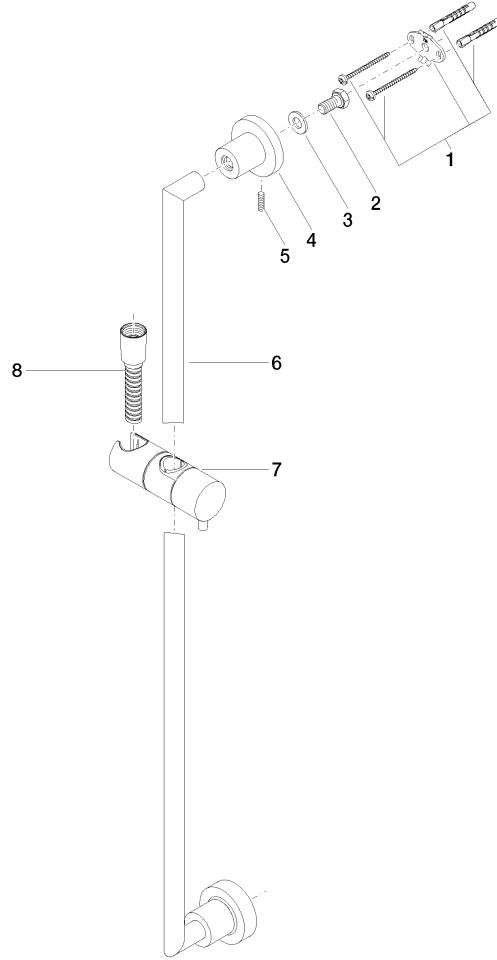

26 413 892

- slide bar
- Pipe diameter 18 mm
- rosettes Ø 55 mm
- gauge 800 mm
- metal shower hose 1750mm with integrated anti-twist protection
- shower hose connector 3/8"
- WRAS 2009048

This article does not include a hand shower!

TARA Shower set without hand shower - Brushed Dark Platinum

TARA

26 413 892

**Spare parts list**

**Product version from 4/1/2024**

No.	Item Number	Name	Quantity used	Delivery time
	05 17 20 739 00 90	fixing set	13	2