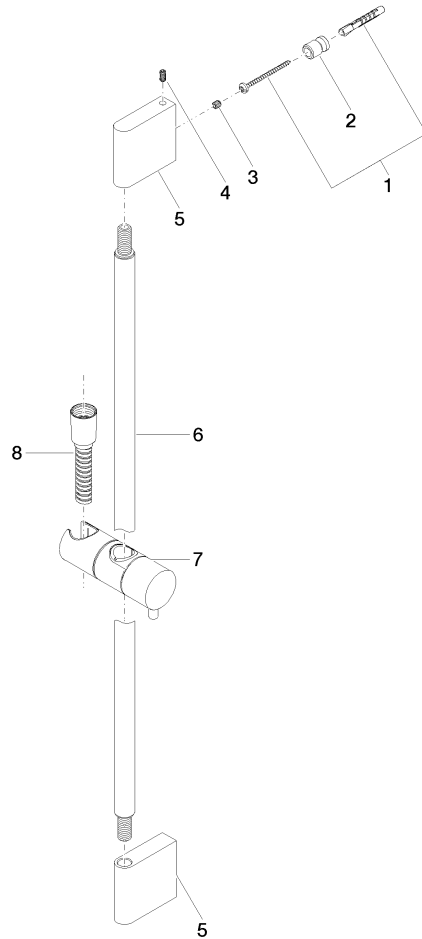

Shower set without hand shower - Chrome

26 413 979 Product version from 10/1/2023

- slide bar
- Pipe diameter 18 mm
- gauge 853 mm
- metal shower hose 1750mm with integrated anti-twist protection
- shower hose connector 3/8"
- WRAS

Codes & Standards

ASME A112.18.1	cUPC	Scottish Water Byelaws	UK Water Supply Regulations
XP P 41-280			

Certificates

WRAS_2009	ACS_20 ACC LY	IAPMO_4976
-----------	---------------	------------

Shower set without hand shower - Chrome

26 413 979 Product version from 10/1/2023

Spare parts list

No.	Item Number	Name	Quantity used	Delivery time
1	05 17 20 726 02 90	fixing set	2	2
2	08 17 20 726 90	holder	2	2
3	09 31 11 049 90	pin	2	2
4	04 31 11 113 00 90	pin	2	2
5	08 17 97 054-00	holder	2	10
6	90 28 22 597 00-00	holder	1	10
7	12 580 970-00	Slide unit - Chrome	1	10
8	28 322 970-00	Metal shower hose 1/2" x 3/8" x 1750 mm - Chrome	1	2