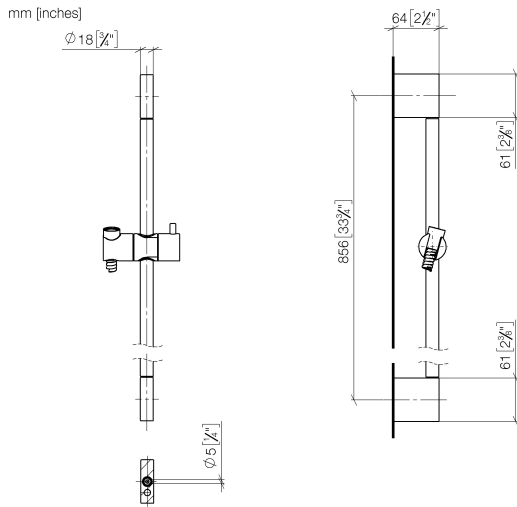

Shower set without hand shower - Chrome

26 413 979 Product version from 10/1/2023

Codes & Standards

ASME A112.18.1	cUPC	Scottish Water Byelaws	UK Water Supply Regulations
XP P 41-280			

Certificates

WRAS_2009	ACS_20 ACC LY	IAPMO_4976